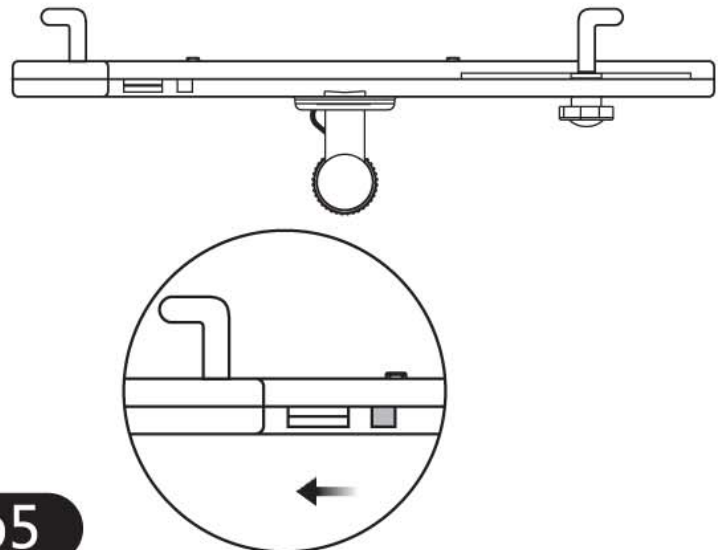

Products overview and specification- see above

1. Fits any tablet PC sized from 8 to 10.1 inches
2. Height: 78cm
3. 360 degree rotating flexible metal hose.
4. 300 degree rotating tablet PC holder
5. High brightness and reliable LED lamp, with dimmer
6. Easily charge your tablet PC

Product introduction:

1. Dimmer for LED lamp
- 2-1. USB port (charge port for mobile phone / tablet PC)
- 2-2. switch (charge/ Lamp)
3. LED lamp
- 4-1. knob for tablet PC clip
- 4-2. tablet PC clip

5. metal hose
6. USB cable
7. Retaining clip

Assemble instruction:

Step1

Loosen the retaining clip

Step2

Clip on the table and
tighten it by screwing

Put your tablet on the holder

Step3

Step4

Turn tablet PC holder and metal hose to the position and angle desired

Step5

Charge your tablet PC

- connect the USB cable to a 5V DC charger that has USB port, insert the charger to outlet power.
- use USB cable to charge your device via the USB charge port
- set the switch to 'charge' on the side of the holding arm