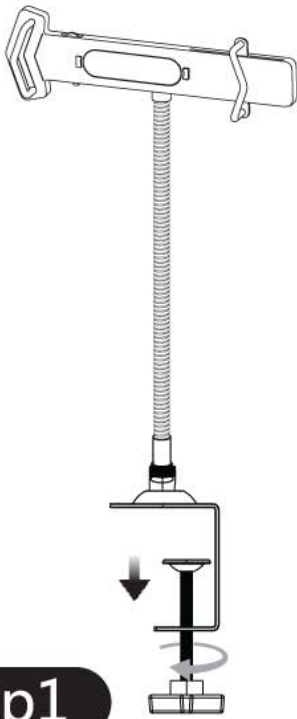

Assemble instruction:

Step1

Loosen the retaining clip