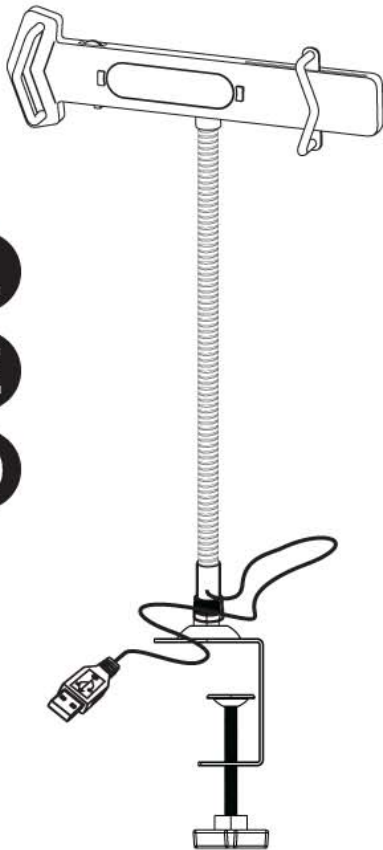

PYLE®

L
E
D

USER MANUAL

IPAD table mount
with dimmer LED lamp

ITEM NO.: PSPAD15

www.pyleaudio.com

Fit for 8-10.1 inch
Tablet PC

Thanks for purchasing our products
Please read the instruction before use

Products overview and specification- see above

1. Fits any tablet PC sized from 8 to 10.1 inches
2. Height: 78cm
3. 360 degree rotating flexible metal hose.
4. 300 degree rotating tablet PC holder
5. High brightness and reliable LED lamp, with dimmer
6. Easily charge your tablet PC

Product introduction:

1. Dimmer for LED lamp
- 2-1. USB port (charge port for mobile phone / tablet PC)
- 2-2. switch (charge/ Lamp)
3. LED lamp
- 4-1. knob for tablet PC clip
- 4-2. tablet PC clip

5. metal hose
6. USB cable
7. Retaining clip

Notice

- 1.5V DC charger and USB charger wire are not included with this product
- 2.The tablet PC holder can be rotated up to 300 degree
- 3.Charge and LED function cannot be used at the same time.