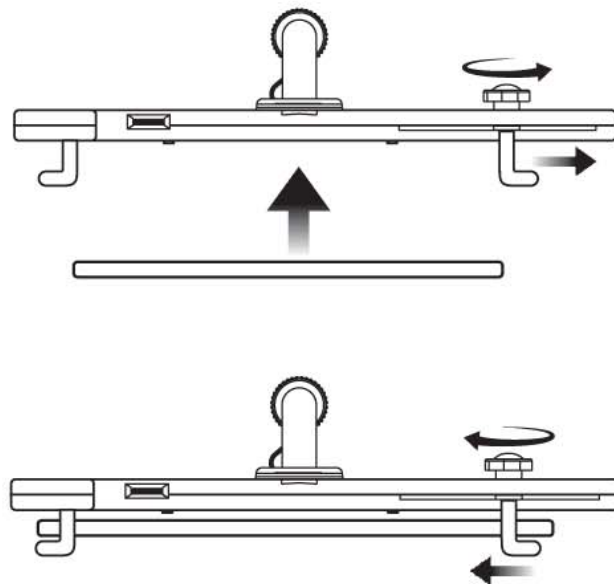

Products overview and specification- see above

1. Fits any tablet PC sized from 8 to 10.1 inches
2. Height: 78cm
3. 360 degree rotating flexible metal hose.
4. 300 degree rotating tablet PC holder
5. High brightness and reliable LED lamp, with dimmer
6. Easily charge your tablet PC

Assemble instruction:

Step1

Loosen the retaining clip

Step2

Clip on the table and
tighten it by screwing

Put your tablet on the holder

Step3

Step4