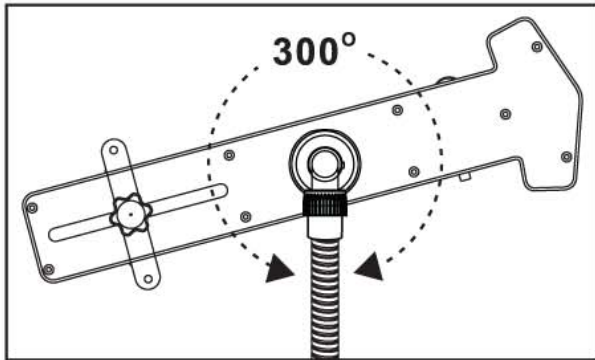

Products overview and specification- see above

1. Fits any tablet PC sized from 8 to 10.1 inches
2. Height: 78cm
3. 360 degree rotating flexible metal hose.
4. 300 degree rotating tablet PC holder
5. High brightness and reliable LED lamp, with dimmer
6. Easily charge your tablet PC

Assemble instruction:

Step1

Loosen the retaining clip

Step2

Clip on the table and
tighten it by screwing

Put your tablet on the holder

Step3

Step4