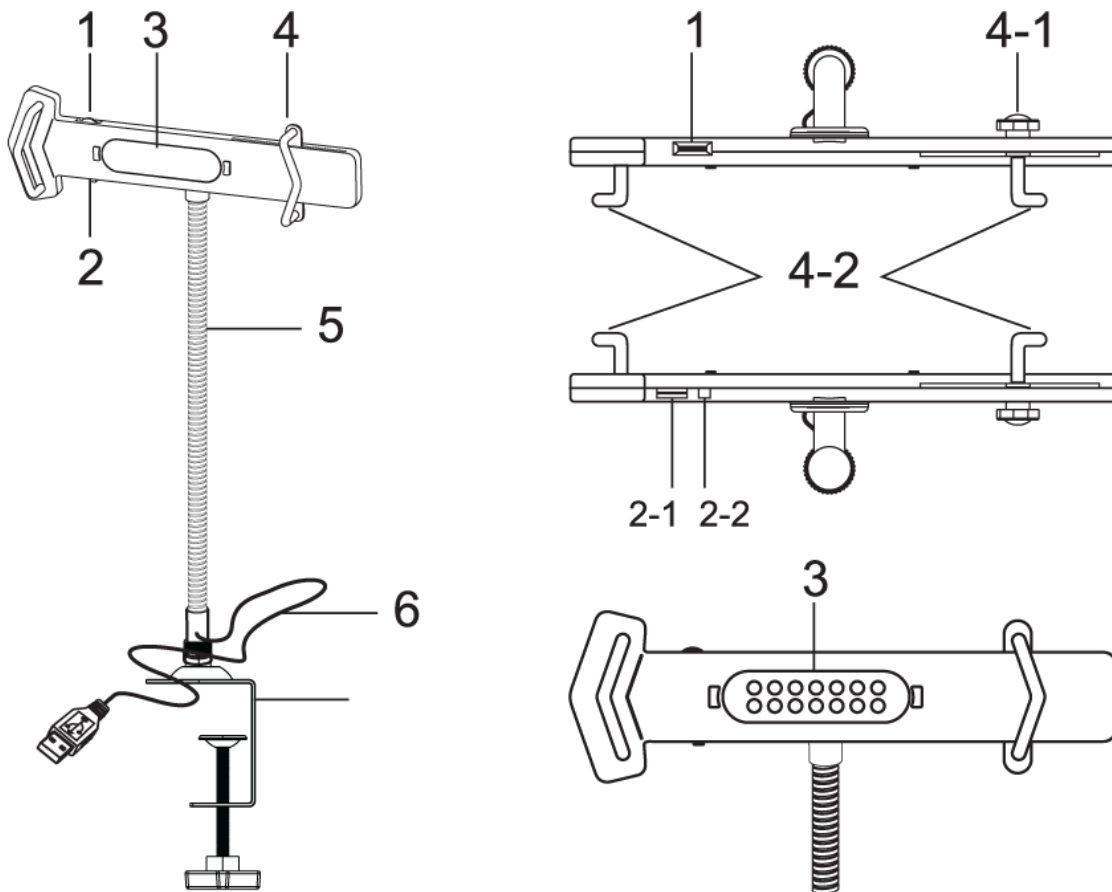

PYLE®

L
E
D

USER MANUAL

IPAD table mount
with dimmer LED lamp

ITEM NO.: PSPAD15

www.pyleaudio.com

Fit for 8-10.1 inch
Tablet PC

Thanks for purchasing our products
Please read the instruction before use

Products overview and specification- see above

1. Fits any tablet PC sized from 8 to 10.1 inches
2. Height: 78cm
3. 360 degree rotating flexible metal hose.
4. 300 degree rotating tablet PC holder
5. High brightness and reliable LED lamp, with dimmer
6. Easily charge your tablet PC

Product introduction:

1. Dimmer for LED lamp
- 2-1. USB port (charge port for mobile phone / tablet PC)
- 2-2. switch (charge/ Lamp)
3. LED lamp
- 4-1. knob for tablet PC clip
- 4-2. tablet PC clip

5. metal hose
6. USB cable
7. Retaining clip

Assemble instruction:

Step1

Loosen the retaining clip

Step2

Clip on the table and
tighten it by screwing

Put your tablet on the holder

Step3

Step4