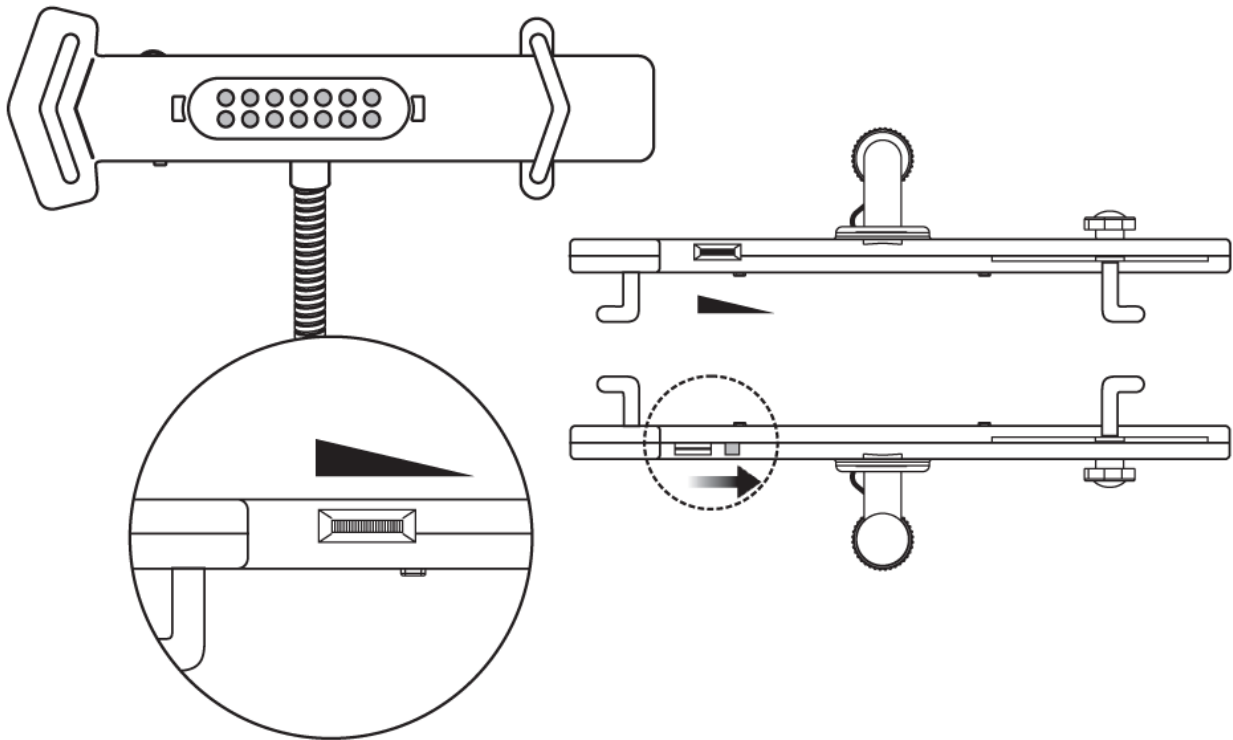

Step6

Use LED lamp

1. connect the USB cable to a 5V DC charger that has USB port, insert the charger to outlet power.
2. push the switch 2-2 to 'Lamp' side
3. turn dimmer to adjust the brightness

Technical specification

working temperature: -10 - +55 'C
working humidity: 20% - 80% HR
storage temperature: -10'C - 80'C
storage humidity: under 80% HR
rated voltage: DC/5V
input power: 5V / 600MA ~ 2000MA/ 50Hz
LED lamp rated power: 1.7W +/- 0.2W
LED brightness: >=210LM
LED angle: 120 degree, soft white
LED color rendering index: Ra > 80
Color temperature: 5000K
LED life : >100000Hrs
Working voltage: 5.25 +/- 0.2V /DC (standard USB output)
Maximum current for LED lamp: 600MA+/- 50MA
products net weight: 1.15 kg +/- 10g
products demension: 320(W)mm* 780(H)mm
USB cable length (outside tube): 1000 +/- 20MM
Maximum hold wight of metal hose: 1.3-1.5kg

Notice

- 1.5V DC charger and USB charger wire are not included with this product
- 2.The tablet PC holder can be rotated up to 300 degree
- 3.Charge and LED function cannot be used at the same time.