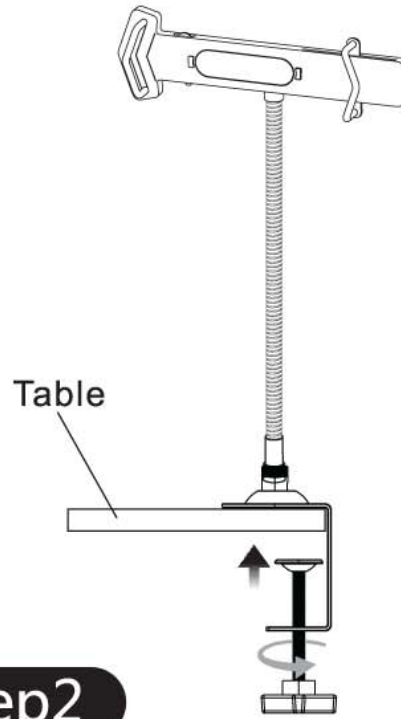

Products overview and specification- see above

1. Fits any tablet PC sized from 8 to 10.1 inches
2. Height: 78cm
3. 360 degree rotating flexible metal hose.
4. 300 degree rotating tablet PC holder
5. High brightness and reliable LED lamp, with dimmer
6. Easily charge your tablet PC

Product introduction:

1. Dimmer for LED lamp
- 2-1. USB port (charge port for mobile phone / tablet PC)
- 2-2. switch (charge/ Lamp)
3. LED lamp
- 4-1. knob for tablet PC clip
- 4-2. tablet PC clip

5. metal hose
6. USB cable
7. Retaining clip

Assemble instruction:

Step1

Loosen the retaining clip

Step2

Clip on the table and
tighten it by screwing

Put your tablet on the holder

Step3

Step4