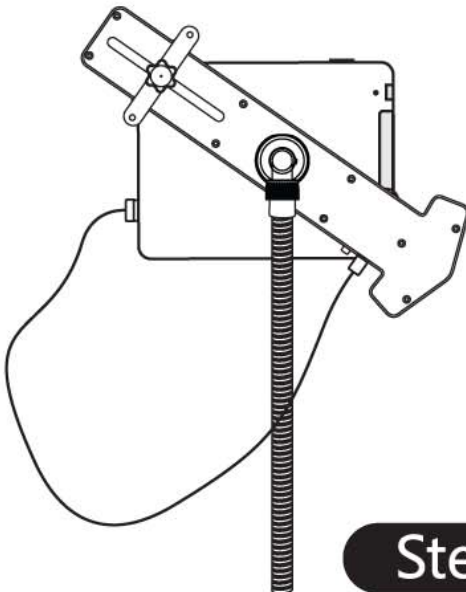

Step5

Charge your tablet PC

1. connect the USB cable to a 5V DC charger that has USB port, insert the charger to outlet power.
2. use USB cable to charge your device via the USB charge port
3. set the switch to 'charge' on the side of the holding arm

Note: 5V DC charger and USB charge wire are not provided with this products.