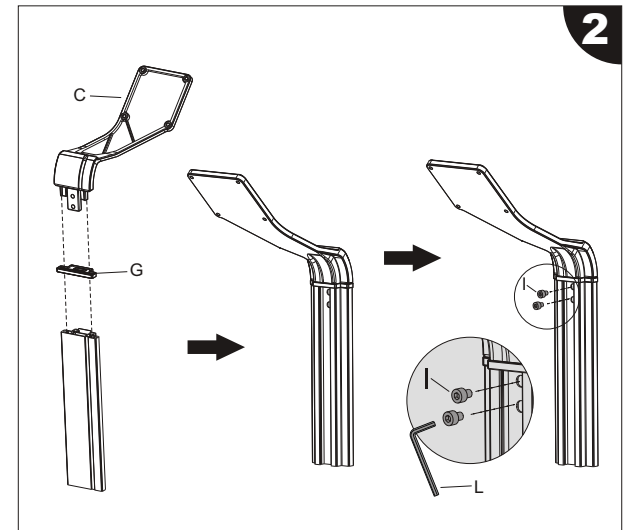

12

13

PYLE®

PSPADLK14
www.pyleaudio.com

Installation Instruction

ITEM	DESCRIPTION/PART NO.	QUANTITY	ITEM	DESCRIPTION/PART NO.	QUANTITY
A	plastic case	1	H	M6x16	4
B	base	1	I	M6x8	2
C	bracket	1	J	M5x12	4
D	pole	1	K	Concrete anchor	2
E	key	2	L	5mm Allen key	1
F	connecting piece 1	1	M	ST5.5x38	2
G	connecting piece 1	1	N	D5 washer	2

1

2