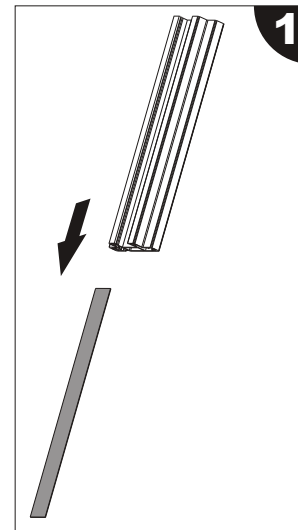

12

13

PYLE®

PSPADLK14
www.pyleaudio.com

Installation Instruction

ITEM	DESCRIPTION/PART NO.	QUANTITY	ITEM	DESCRIPTION/PART NO.	QUANTITY
A	 plastic case	1	H	 M6x16	4
B	 base	1	I	 M6x8	2
C	 bracket	1	J	 M5x12	4
D	 pole	1	K	 Concrete anchor	2
E	 key	2	L	 5mm Allen key	1
F	 connecting piece 1	1	M	 ST5.5x38	2
G	 connecting piece 1	1	N	 D5 washer	2