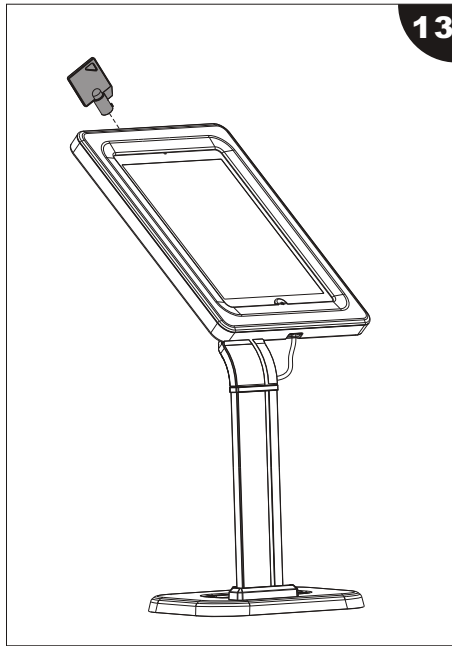

12

13

PYLE®

PSPADLK14
www.pyleaudio.com

Installation Instruction

ITEM	DESCRIPTION/PART NO.	QUANTITY	ITEM	DESCRIPTION/PART NO.	QUANTITY
A	 plastic case	1	H	 M6x16	4
B	 base	1	I	 M6x8	2
C	 bracket	1	J	 M5x12	4
D	 pole	1	K	 Concrete anchor	2
E	 key	2	L	 5mm Allen key	1
F	 connecting piece 1	1	M	 ST5.5x38	2
G	 connecting piece 1	1	N	 D5 washer	2