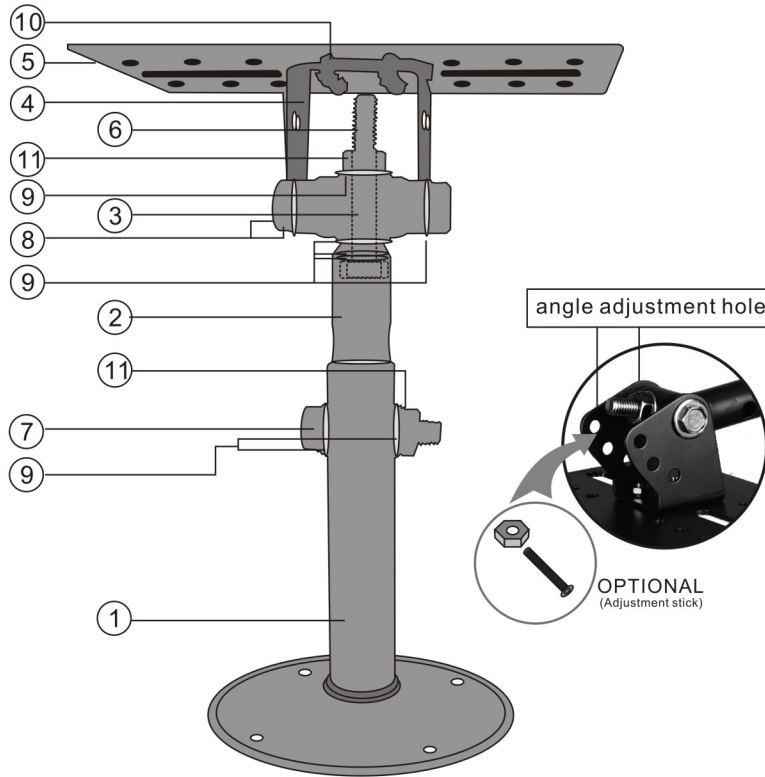

PSTNDC31 Wall / Ceiling Speaker Mounts

PYLE[®]
PyleAudio.com

No:	QTY (PAIR)	ITEM
①	X2	
②	X2	
③	X2	
④	X2	
⑤	X2	
⑥	X2	
⑦	X2	
⑧	X4	
⑨	X12	
⑩	X8	
⑪	X4	
OPTIONAL (Adjustment stick)		