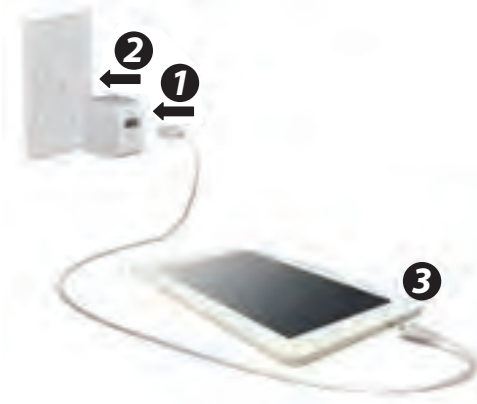

Warnings for charging:

1. A new battery may be empty and not charged before you get the device.
2. If the device will not be used for a long time, it is better to fully charge it every 2 or 3 months during storage.

Power adapter is a key component of the portable player which play a crucial role in keeping the portable player's normal work and protecting your security when using the player. A long-term customer surveys and after-sales service Practice shows that the malfunction of the portable player in many cases were caused by using inappropriate accessories, in particular the power adapter. Using the substandard power adapter will also reduce the vocal quality of the player. Shutdown the player when you use it. In addition, using the substandard power adapter will cause combustion and explosion which will disserve the safety of the consumers.

Setting up your tablet

1.

2. After charging the battery, press and hold the power button for up to 5 seconds until the pattern is displayed.

IMPORTANT: If the battery icon is not displayed on the screen, press the power button briefly to display the icon, and then press and hold the power button until the logo is displayed.

Lock and Unlock

Lock: Press the power button.

Unlock: Press the power button to turn on the tablet, then place your finger on the lock icon and slide the icon to the unlock position.