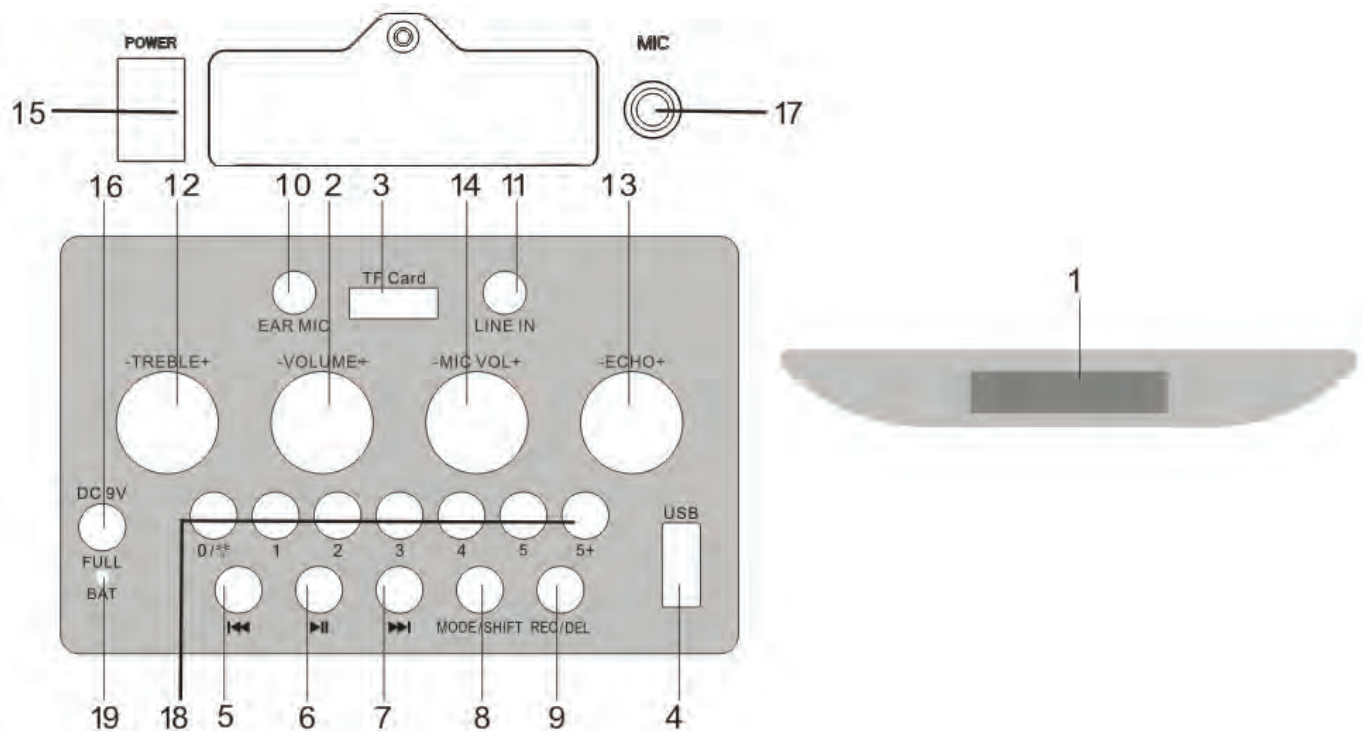

IV. FUNCTIONAL OPERATIONS AND FEATURES

1. LED Screen
2. Master Volume: In MP3/FM/AUX mode, use it to regulate volume output from the speaker.
3. SD Port: Read audio files in MP3 format in SD card in capacity up to 32G (FAT32).
4. USB Port: Read audio files in MP3 format in USB storage device in capacity up to 32G (FAT32).
5. ◀◀: In USB/Micro SD card reading mode, short press to go to the previous track, or press and hold to switch to the previous folder. In FM receiving status, short press it to select the previous channel after a full station search has been executed.
6. ▶▶: In USB/SD card reading mode, short press it to play/pause, or press and hold to select one of four playback sequencing modes (All - play all tracks in sequence; ONE - repeat one track). In FM receiving status, press and hold to execute a full search (it is recommended to execute at least one full search before using radio receiving function. All founded stations will be saved even in power-off). In AUX input / FM radio status, short press it to toggle between mute and normal volume.
7. ▶▶: In USB/SD card reading mode, short press it to go to the next track. In FM receiving status, short press it to select the next channel after a full station search has been executed.
8. **Mode/SHIFT**: Short press it to toggle between USB/SD and FM receiving modes. Press and hold to toggle between recording folder and MP3 folder.
9. **Recording/DEL**: Short press it to enable recording (USB/SD storage device need be connected first). During recording, reverberation should be tuned to the minimum. Press and hold to delete a recording file. Recording in AUX or FM mode is available.
10. **EAR MIC**: Headphone/MIC Port
11. **LINE IN**: External sound source input port (plug-and-play).
12. **TREBLE**: The control knob of treble
13. **Reverberation**: Microphone reverberation regulating knob.
14. **Microphone volume**: Microphone volume regulating knob.
15. **Power switch**: " - " - ON; " O " - OFF.