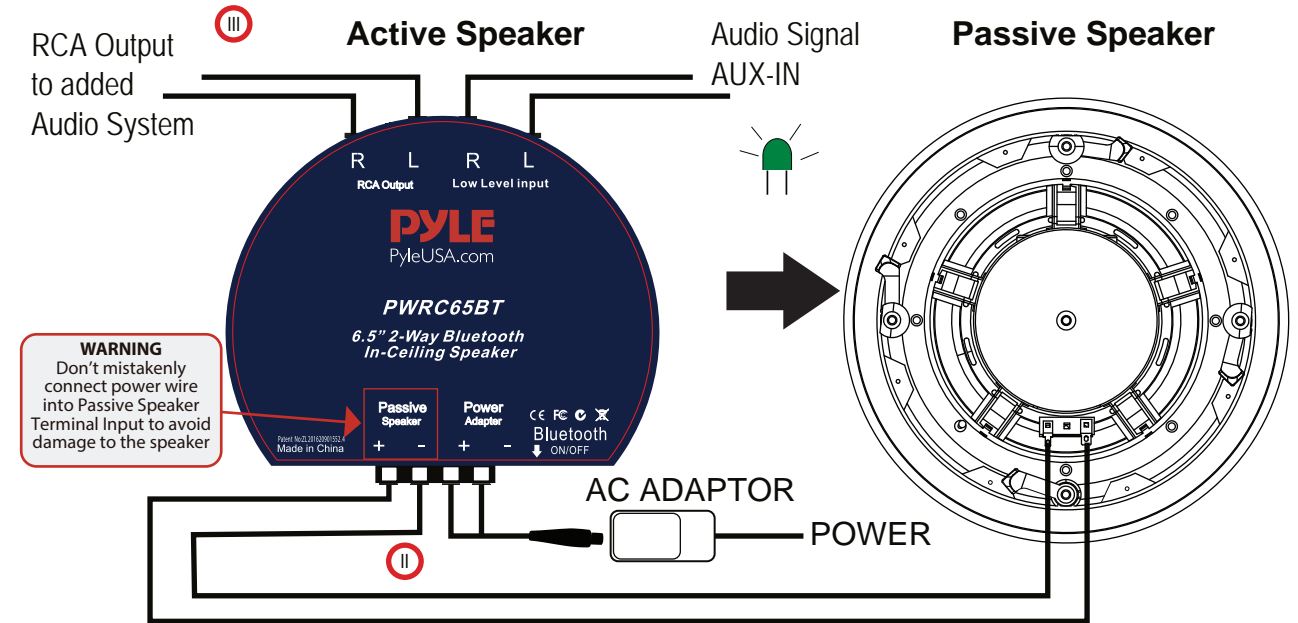

## Dual In-Wall / In-Ceiling Bluetooth Speaker System

2-Way Full Range Stereo Speakers  
with Wireless Streaming Ability and Magnetic Grill

#### LED INDICATOR

Status	Active Speaker
POWER ON	RED
Bluetooth Connection	BLUE
RCA/AUX-IN	GREEN

Please read these instructions carefully before using this product, and save this manual for future use.

State of the art product carefully designed and manufactured for vehicle use and has been thoroughly tested to ensure consistent and reliable performance.