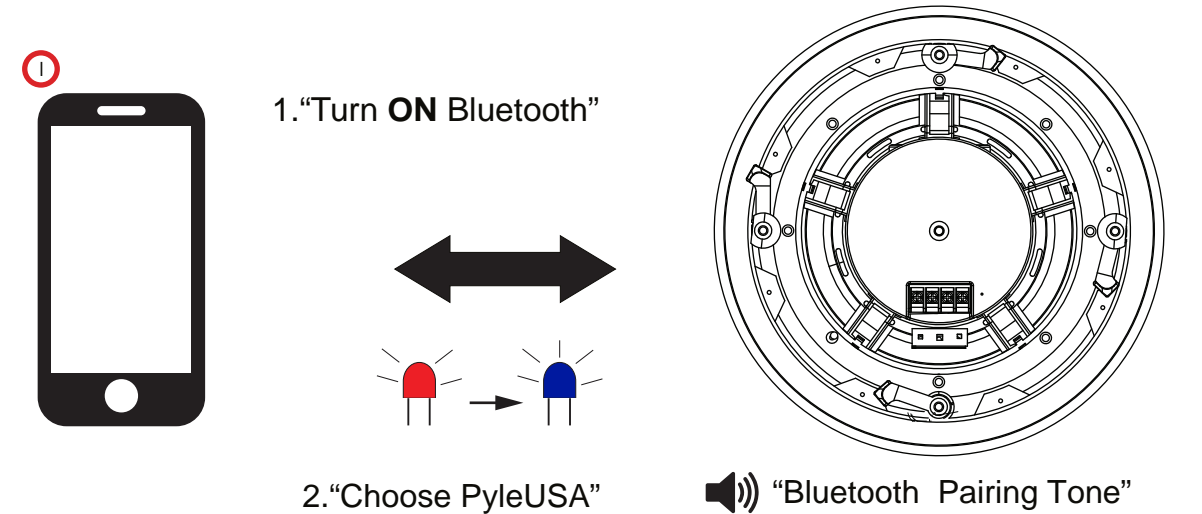

PWRC55BT - PWRC65BT - PWRC85BT

Installation Guide

LED INDICATOR

Status	Active Speaker
POWER ON	RED
Bluetooth Connection	BLUE
RCA/AUX-IN	GREEN