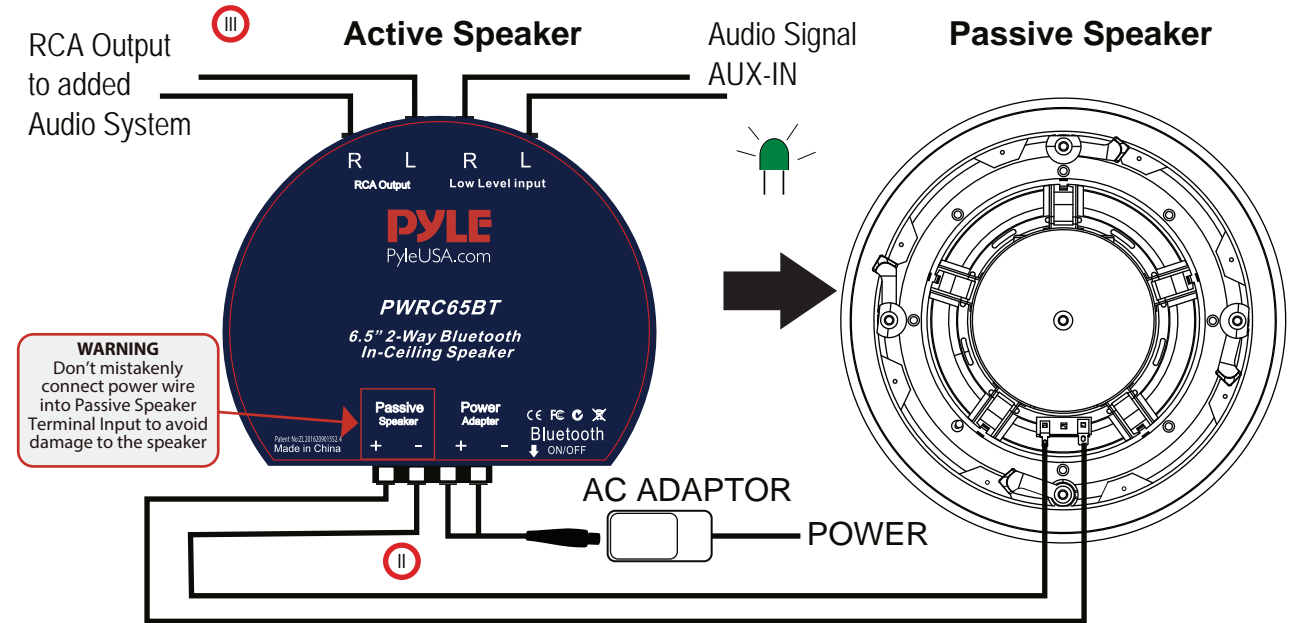

PWRC55BT - PWRC65BT - PWRC85BT

Installation Guide

LED INDICATOR

Status	Active Speaker
POWER ON	RED
Bluetooth Connection	BLUE
RCA/AUX-IN	GREEN

Please read these instructions carefully before using this product, and save this manual for future use.

PWRC55BT - PWRC65BT - PWRC85BT INSTALLATION

Ways to connect

• Bluetooth Connection

Connect the active speaker to a power source via a included power adapter. Upon successful connection a red light will illuminate in active speaker. Switch **ON** Bluetooth on your phone / tablet and select Bluetooth connection name of '**PyleUSA**'. Upon successful connection you will hear a connection tone and blue light will illuminate on active speaker. Conversely upon Bluetooth disconnection, you will hear a disconnection tone and red light illuminates on active speaker.

- Using included speaker wire to daisy Chain connection in between Active and Passive speakers to build up the complete stereo system

- **RCA** Low level input allow user to have any **AUX-IN** option additionally while Bluetooth feature is disconnected. The active speaker stays green light illumination while RCA AUX-IN. Vice Versa, while Bluetooth is connected, the Bluetooth signal dominates the audio system.

- Optional '**RCA Output**' allows user to wire and extend wider audio system. The added pair is to receive audio signal via '**Low Level Input**' and turn Bluetooth pin **OFF** on added active speaker to avoid Bluetooth connection confusion. The way of daisy chain connection in between active and passive speaker on added pair audio system is same as above point 2 method. The active speaker on added speaker system stays at green light illumination. User can use '**RCA Output**' and '**Low Level Input**' to add up numerous pair speakers to build up optimal audio system for different places.