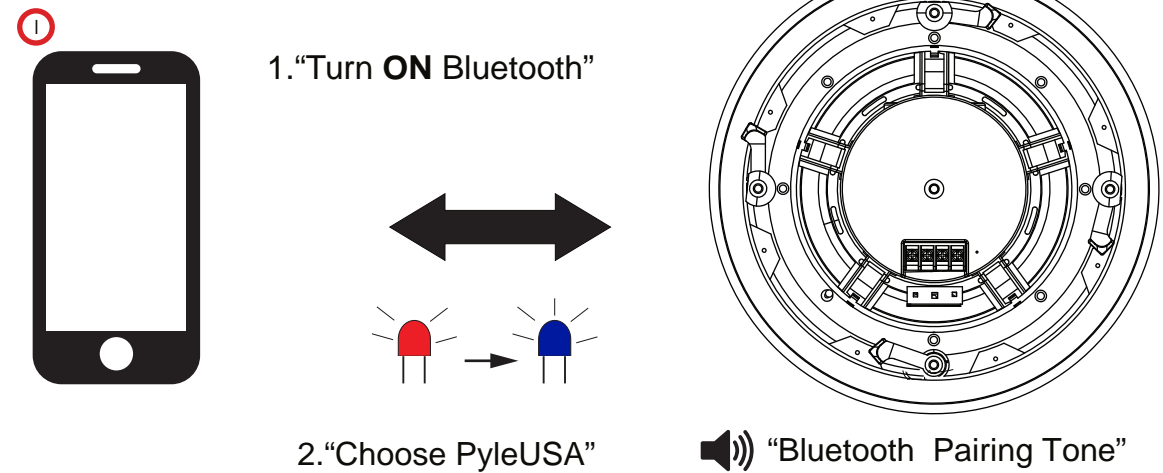

Model	PWRC55BT	PWRC65BT	PWRC85BT
Speaker Size	5.25" inch	6.5" inch	8" inch

Dual In-Wall / In-Ceiling Bluetooth Speaker System

2-Way Full Range Stereo Speakers
with Wireless Streaming Ability and Magnetic Grill

PWRC55BT - PWRC65BT - PWRC85BT

Installation Guide

LED INDICATOR

Status	Active Speaker
POWER ON	RED
Bluetooth Connection	BLUE
RCA/AUX-IN	GREEN

Please read these instructions carefully before using this product, and save this manual for future use.

- Optional '**RCA Output**' allows user to wire and extend wider audio system. The added pair is to receive audio signal via '**Low Level Input**' and turn Bluetooth pin **OFF** on added active speaker to avoid Bluetooth connection confusion. The way of daisy chain connection in between active and passive speaker on added pair audio system is same as above point 2 method. The active speaker on added speaker system stays at green light illumination. User can use '**RCA Output**' and '**Low Level Input**' to add up numerous pair speakers to build up optimal audio system for different places.