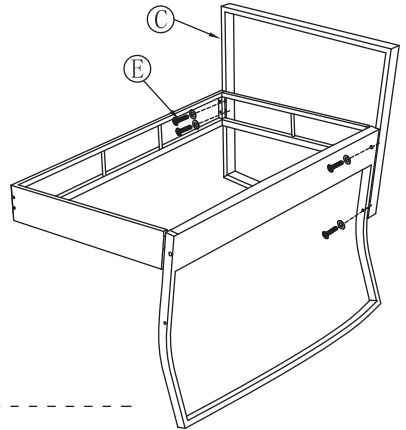

DOUBLE SEAT CHAIR ASSEMBLY INSTRUCTIONS

A	B	C	D	E	F	G
				 M6*35	 M6*40	
1	1	1	1	10	3	1

1. 1
2. 2
3. 3
4. 4