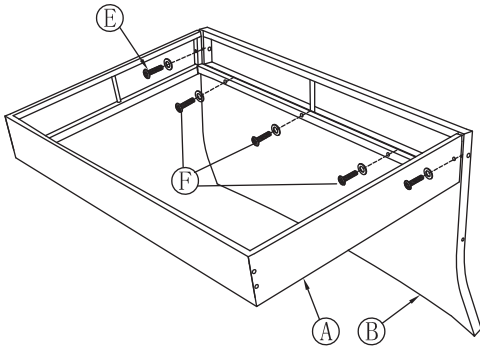

What's in the Box:

- (2) Single-Seat Chairs
- (1) Double Seat Chair
- (1) Glass Coffee Table

Technical Specs:

- Construction Material: PE Rattan & Steel Frame
- Cushion: Polyester Fabric and Sponge Padded
- Max. load Capacity: 220 lbs. for one seat
- Single Chair (L x W x H): 23.2" x 25.4" x 30.8" -inches
- Double Chair (L x W x H): 25.4" x 30.8" -inches
- Table (L x W x H): 32.7" x 17.3" x 13.8" -inches
- Cushion for Single Chair (W x D): 19.3" x 20.3" -inches
- Cushion for Double Chair (W x D): 19.3" x 40.5" -inches

SINGLE-SEAT CHAIR ASSEMBLY INSTRUCTIONS

A	B	C	D	E	F	G
				 M6*35	 M6*40	
1	1	1	1	10	2	1

DOUBLE SEAT CHAIR ASSEMBLY INSTRUCTIONS

A	B	C	D	E	F	G
				 M6*35	 M6*40	
1	1	1	1	10	3	1

- 1
- 2
- 3
- 4

GLASS COFFEE TABLE ASSEMBLY INSTRUCTIONS