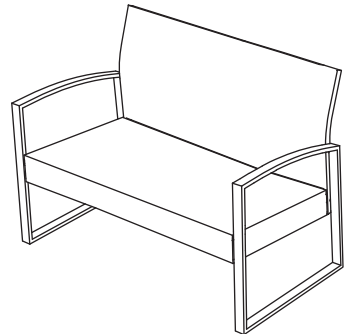

serenelife™

SL4PCBK52 - SL4PCBR53

4 Pcs. Patio Outdoor Rattan Furniture Set

Includes 1 Double Chair & 2 Single Chairs
with Soft Cushion, and 1 Glass-top Coffee Table

USER GUIDE

Follow these instructions to ensure you spend your time enjoying the product instead of putting it together. But, if you need more information than what is provided here, please visit SereneLifeHome.com.

Features:

- Easy to Assemble and Move
- Modern Design for Modern Life
- Soft Cushions for Comfortable Sit
- Smooth and Very Relaxing
- Anti-rust and Anti-corrosion Treatment for Long Service Life
- Durable and Sturdy Rattan Wicker
- Easy to Assemble
- Tempered Glass Coffee Table
- Zipper Designed Cushion Covers for Easy Detachable
- Outdoor/Indoor Patio Furniture with Washable Cushions
- Comfortable Seat Cushions made with Water-resistant Fabric
- Weather-resistant Resin Wicker Rattan
- Durable Powder-coated Steel Frame
- Double Chair Offers a 500 lbs. Maximum Weight Capacity
- Ideal for Patio, Backyard, Porch, Garden, Poolside, Balcony or Pool Side Area

What's in the Box:

- (2) Single-Seat Chairs
- (1) Double Seat Chair
- (1) Glass Coffee Table

Technical Specs:

- Construction Material: PE Rattan & Steel Frame
- Cushion: Polyester Fabric and Sponge Padded
- Max. load Capacity: 220 lbs. for one seat
- Single Chair (L x W x H): 23.2" x 25.4" x 30.8" -inches
- Double Chair (L x W x H): 25.4" x 30.8" -inches
- Table (L x W x H): 32.7" x 17.3" x 13.8" -inches
- Cushion for Single Chair (W x D): 19.3" x 20.3" -inches
- Cushion for Double Chair (W x D): 19.3" x 40.5" -inches

SINGLE-SEAT CHAIR ASSEMBLY INSTRUCTIONS

A	B	C	D	E	F	G
				 M6*35	 M6*40	
1	1	1	1	10	2	1

DOUBLE SEAT CHAIR ASSEMBLY INSTRUCTIONS

A	B	C	D	E	F	G
				 M6*35	 M6*40	
1	1	1	1	10	3	1

- 1
- 2
- 3
- 4

GLASS COFFEE TABLE ASSEMBLY INSTRUCTIONS