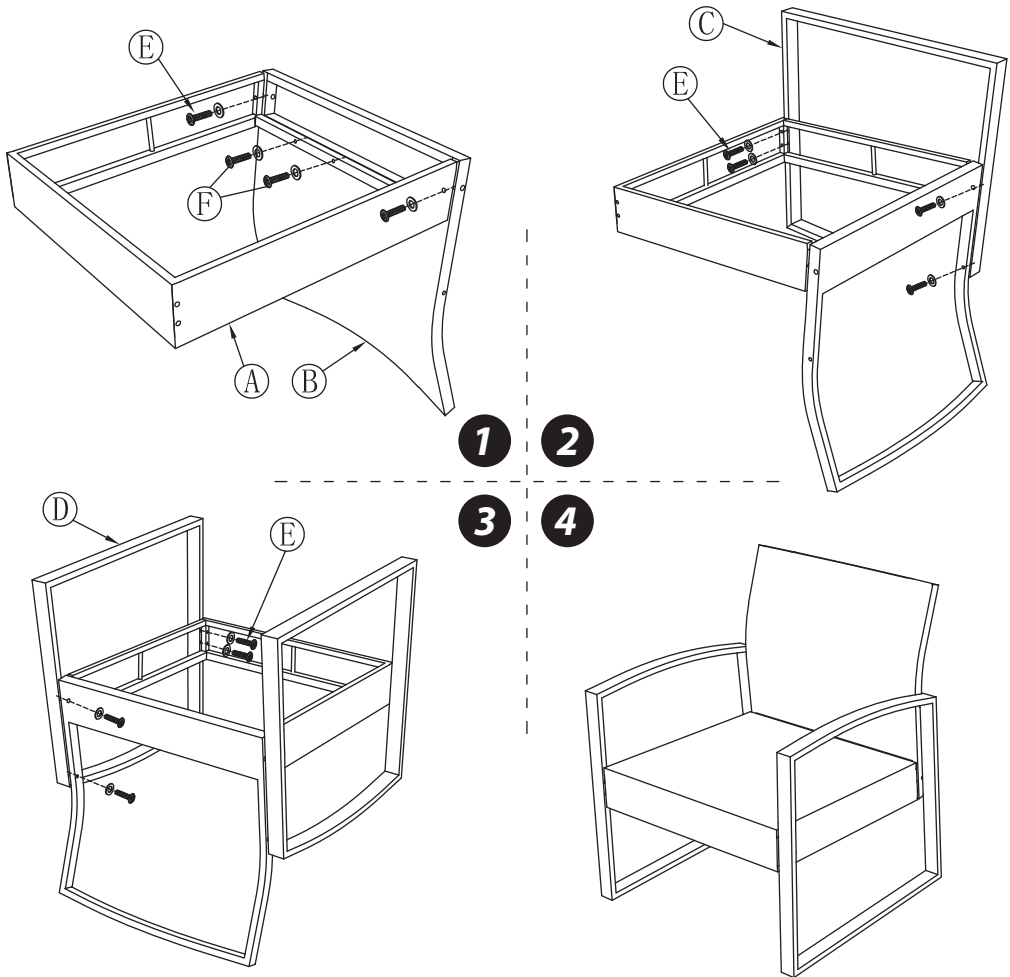

What's in the Box:

- (2) Single-Seat Chairs
- (1) Double Seat Chair
- (1) Glass Coffee Table

Technical Specs:

- Construction Material: PE Rattan & Steel Frame
- Cushion: Polyester Fabric and Sponge Padded
- Max. load Capacity: 220 lbs. for one seat
- Single Chair (L x W x H): 23.2" x 25.4" x 30.8" -inches
- Double Chair (L x W x H): 25.4" x 30.8" -inches
- Table (L x W x H): 32.7" x 17.3" x 13.8" -inches
- Cushion for Single Chair (W x D): 19.3" x 20.3" -inches
- Cushion for Double Chair (W x D): 19.3" x 40.5" -inches

SINGLE-SEAT CHAIR ASSEMBLY INSTRUCTIONS

A	B	C	D	E	F	G
				 M6*35	 M6*40	
1	1	1	1	10	2	1

DOUBLE SEAT CHAIR ASSEMBLY INSTRUCTIONS

A	B	C	D	E	F	G
				 M6*35	 M6*40	
1	1	1	1	10	3	1

- 1
- 2
- 3
- 4

GLASS COFFEE TABLE ASSEMBLY INSTRUCTIONS