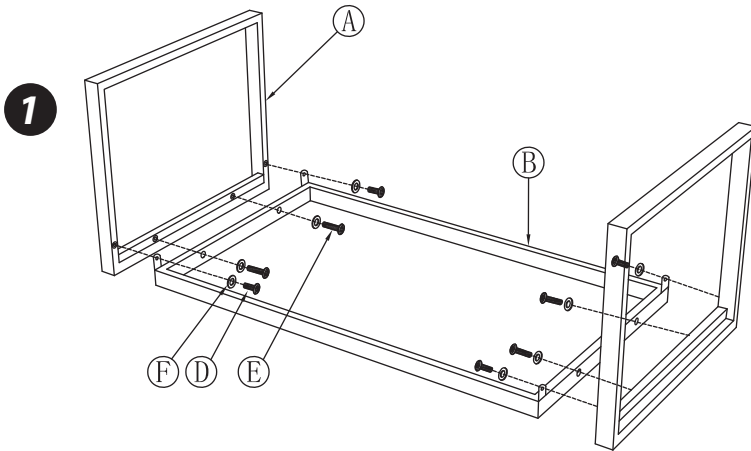

GLASS COFFEE TABLE ASSEMBLY INSTRUCTIONS

A	B	C	D	E	F	G
			 M6*15	 M6*30		
2	1	1	4	4	8	1