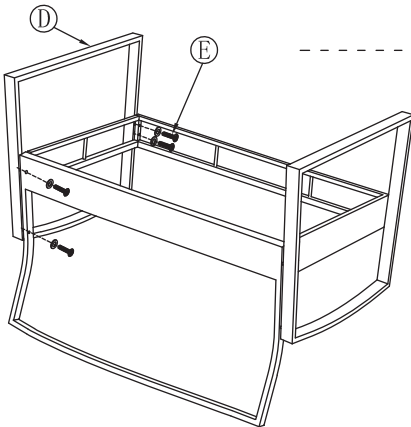

What's in the Box:

- (2) Single-Seat Chairs
- (1) Double Seat Chair
- (1) Glass Coffee Table

Technical Specs:

- Construction Material: PE Rattan & Steel Frame
- Cushion: Polyester Fabric and Sponge Padded
- Max. load Capacity: 220 lbs. for one seat
- Single Chair (L x W x H): 23.2" x 25.4" x 30.8" -inches
- Double Chair (L x W x H): 25.4" x 30.8" -inches
- Table (L x W x H): 32.7" x 17.3" x 13.8" -inches
- Cushion for Single Chair (W x D): 19.3" x 20.3" -inches
- Cushion for Double Chair (W x D): 19.3" x 40.5" -inches

SINGLE-SEAT CHAIR ASSEMBLY INSTRUCTIONS

A	B	C	D	E	F	G
				 M6*35	 M6*40	
1	1	1	1	10	2	1

DOUBLE SEAT CHAIR ASSEMBLY INSTRUCTIONS

A	B	C	D	E	F	G
				 M6*35	 M6*40	
1	1	1	1	10	3	1

- 1
- 2
- 3
- 4

GLASS COFFEE TABLE ASSEMBLY INSTRUCTIONS