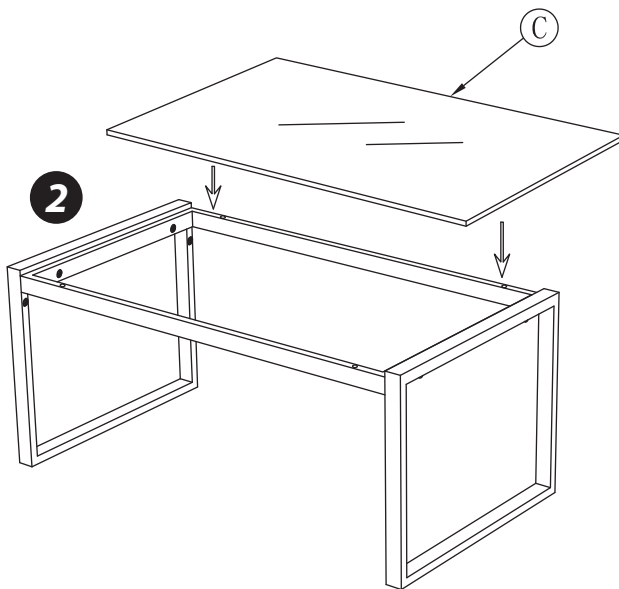

GLASS COFFEE TABLE ASSEMBLY INSTRUCTIONS

A	B	C	D	E	F	G
			 M6*15	 M6*30		
2	1	1	4	4	8	1