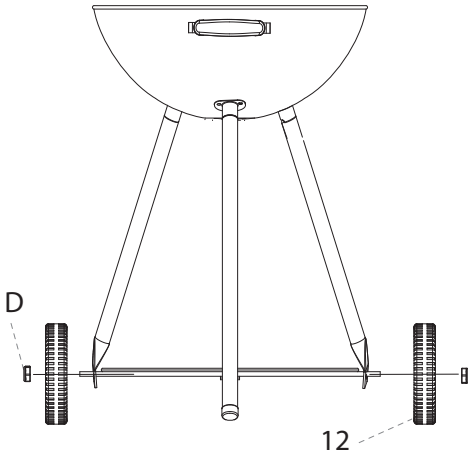

Technical Specs:

- Construction Material: Steel
- Cover: 22.84" x 0.63" x 0.023" -inches
- Charcoal Bow: 22.64" x 0.99" x 0.031" -inches
- Finish: Shinning Black Coating
- Cooking height : 2.68" -inches
- Grill Mesh: 21.26" x 0.16" x 0.11" -inches (Chrome Plated)
- Charcoal Mesh: 15.35" x 0.14" x 0.10" -inches (Chrome Plated)
- Bottom Mesh: 25.60" x 18.90" x 8" x 0.16" x 0.12" -inches (Chrome Plated)
- Ash Container: 8.46" x 5.12" x 0.02" -inches
- Long Foot: 1.26" x 22.83" -inches
- Short Foot: 1.26" x 20.08" -inches
- Pizza Plate S.S Ring: 22.64" x 0.90" x 0.031" -inches
- Product Dimensions: 1.89" x 1.78" x 2.83" -inches

Parts List

1		3x
2		1x
3		1x
4		1x
5		1x
6		3x
7		3x
8		1x
9		2x
10		1x

11		1x
12		2x
13		1x
14		1x
15		1x
16		1x
17		1x
18		2x
19		1x
20		2x

A	M6x12			13x	D	M8		2x
B	M6x40			3x	E	M6	 	1x
C	M5x10			3x	F	M6x12		2x

Assembly Instructions

STEP 1

A. M6x12  3x

STEP 2

A. M6x12  3x

STEP 3

A. M6x12  6x

B. M6x30  3x

STEP 4

Assembly Instructions

STEP 5

D. M8  2x

STEP 6

C. M5x10   3x

STEP 7

E. M6   1x
 F. M6x12  2x