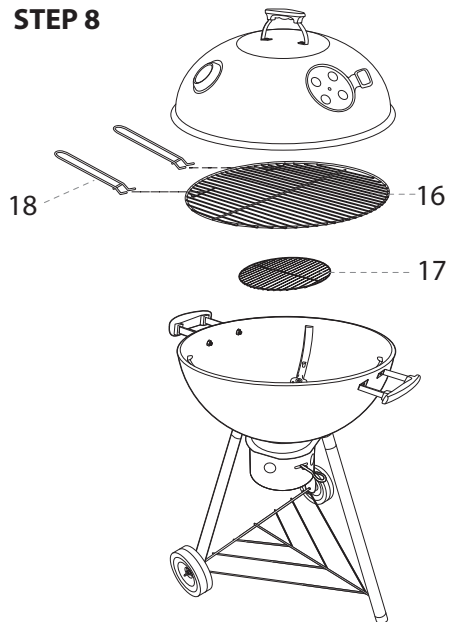

STEP 8

Questions? Comments?

We are here to help!

Phone: (1) 718-535-1800

Email: support@pyleusa.com