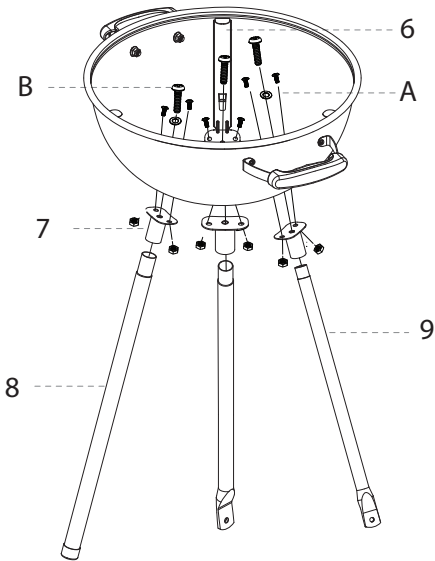

Technical Specs:

- Construction Material: Steel
- Cover: 22.84" x 0.63" x 0.023" -inches
- Charcoal Bow: 22.64" x 0.99" x 0.031" -inches
- Finish: Shinning Black Coating
- Cooking height : 2.68" -inches
- Grill Mesh: 21.26" x 0.16" x 0.11" -inches (Chrome Plated)
- Charcoal Mesh: 15.35" x 0.14" x 0.10" -inches (Chrome Plated)
- Bottom Mesh: 25.60" x 18.90" x 8" x 0.16" x 0.12" -inches (Chrome Plated)
- Ash Container: 8.46" x 5.12" x 0.02" -inches
- Long Foot: 1.26" x 22.83" -inches
- Short Foot: 1.26" x 20.08" -inches
- Pizza Plate S.S Ring: 22.64" x 0.90" x 0.031" -inches
- Product Dimensions: 1.89" x 1.78" x 2.83" -inches

Parts List

1		3x
2		1x
3		1x
4		1x
5		1x
6		3x
7		3x
8		1x
9		2x
10		1x

11		1x
12		2x
13		1x
14		1x
15		1x
16		1x
17		1x
18		2x
19		1x
20		2x

A	M6x12			13x	D	M8		2x
B	M6x40			3x	E	M6	 	1x
C	M5x10			3x	F	M6x12		2x

Assembly Instructions

STEP 1

A. M6x12  3x

STEP 2

A. M6x12  3x

STEP 3

A. M6x12  6x

B. M6x30  3x

STEP 4

Assembly Instructions

STEP 5

D. M8  2x

STEP 6

C. M5x10   3x

STEP 7

E. M6   1x
 F. M6x12  2x