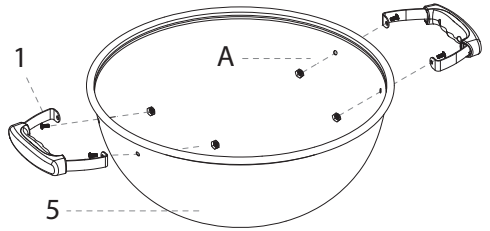

Technical Specs:

- Construction Material: Steel
- Cover: 22.84" x 0.63" x 0.023" -inches
- Charcoal Bow: 22.64" x 0.99" x 0.031" -inches
- Finish: Shinning Black Coating
- Cooking height : 2.68" -inches
- Grill Mesh: 21.26" x 0.16" x 0.11" -inches (Chrome Plated)
- Charcoal Mesh: 15.35" x 0.14" x 0.10" -inches (Chrome Plated)
- Bottom Mesh: 25.60" x 18.90" x 8" x 0.16" x 0.12" -inches (Chrome Plated)
- Ash Container: 8.46" x 5.12" x 0.02" -inches
- Long Foot: 1.26" x 22.83" -inches
- Short Foot: 1.26" x 20.08" -inches
- Pizza Plate S.S Ring: 22.64" x 0.90" x 0.031" -inches
- Product Dimensions: 1.89" x 1.78" x 2.83" -inches

Parts List

1		3x
2		1x
3		1x
4		1x
5		1x
6		3x
7		3x
8		1x
9		2x
10		1x

11		1x
12		2x
13		1x
14		1x
15		1x
16		1x
17		1x
18		2x
19		1x
20		2x

A	M6x12			13x	D	M8		2x
B	M6x40			3x	E	M6	 	1x
C	M5x10			3x	F	M6x12		2x

Assembly Instructions

STEP 1

A. M6x12  3x

STEP 2

A. M6x12  3x

STEP 3

A. M6x12  6x

B. M6x30  3x