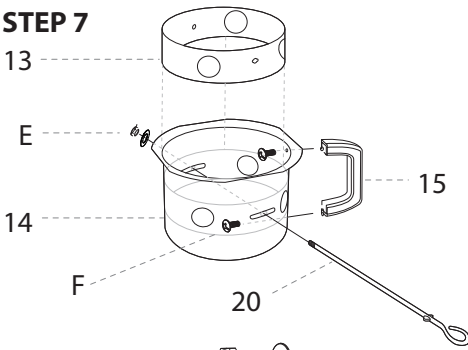

Technical Specs:

- Construction Material: Steel
- Cover: 22.84" x 0.63" x 0.023" -inches
- Charcoal Bow: 22.64" x 0.99" x 0.031" -inches
- Finish: Shinning Black Coating
- Cooking height : 2.68" -inches
- Grill Mesh: 21.26" x 0.16" x 0.11" -inches (Chrome Plated)
- Charcoal Mesh: 15.35" x 0.14" x 0.10" -inches (Chrome Plated)
- Bottom Mesh: 25.60" x 18.90" x 8" x 0.16" x 0.12" -inches (Chrome Plated)
- Ash Container: 8.46" x 5.12" x 0.02" -inches
- Long Foot: 1.26" x 22.83" -inches
- Short Foot: 1.26" x 20.08" -inches
- Pizza Plate S.S Ring: 22.64" x 0.90" x 0.031" -inches
- Product Dimensions: 1.89" x 1.78" x 2.83" -inches

Assembly Instructions

STEP 1

A. M6x12  3x

STEP 2

A. M6x12  3x

STEP 3

A. M6x12  6x

B. M6x30  3x

STEP 4

Assembly Instructions

STEP 5

D. M8  2x

STEP 6

C. M5x10   3x

STEP 7

E. M6   1x
 F. M6x12  2x