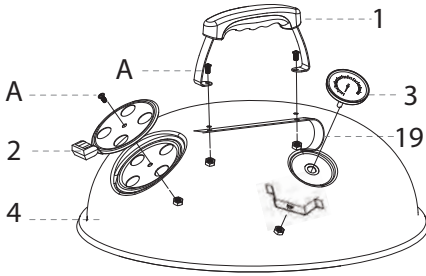

Technical Specs:

- Construction Material: Steel
- Cover: 22.84" x 0.63" x 0.023" -inches
- Charcoal Bow: 22.64" x 0.99" x 0.031" -inches
- Finish: Shinning Black Coating
- Cooking height : 2.68" -inches
- Grill Mesh: 21.26" x 0.16" x 0.11" -inches (Chrome Plated)
- Charcoal Mesh: 15.35" x 0.14" x 0.10" -inches (Chrome Plated)
- Bottom Mesh: 25.60" x 18.90" x 8" x 0.16" x 0.12" -inches (Chrome Plated)
- Ash Container: 8.46" x 5.12" x 0.02" -inches
- Long Foot: 1.26" x 22.83" -inches
- Short Foot: 1.26" x 20.08" -inches
- Pizza Plate S.S Ring: 22.64" x 0.90" x 0.031" -inches
- Product Dimensions: 1.89" x 1.78" x 2.83" -inches

Parts List

1		3x
2		1x
3		1x
4		1x
5		1x
6		3x
7		3x
8		1x
9		2x
10		1x

11		1x
12		2x
13		1x
14		1x
15		1x
16		1x
17		1x
18		2x
19		1x
20		2x

A	M6x12			13x	D	M8		2x
B	M6x40			3x	E	M6	 	1x
C	M5x10			3x	F	M6x12		2x

Assembly Instructions

STEP 1

A. M6x12  3x

STEP 2

A. M6x12  3x

STEP 3

A. M6x12  6x

B. M6x30  3x

STEP 4

Assembly Instructions

STEP 5

D. M8  2x

STEP 6

C. M5x10   3x

STEP 7

E. M6   1x
 F. M6x12  2x