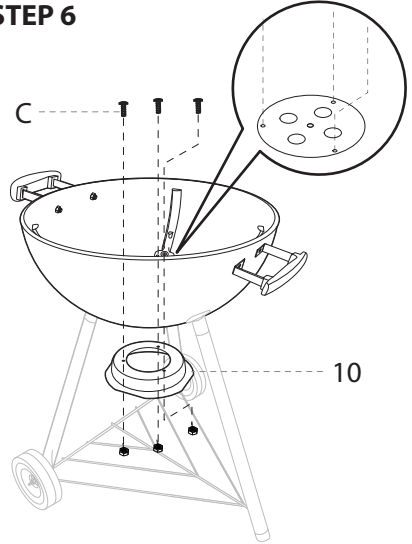

Technical Specs:

- Construction Material: Steel
- Cover: 22.84" x 0.63" x 0.023" -inches
- Charcoal Bow: 22.64" x 0.99" x 0.031" -inches
- Finish: Shinning Black Coating
- Cooking height : 2.68" -inches
- Grill Mesh: 21.26" x 0.16" x 0.11" -inches (Chrome Plated)
- Charcoal Mesh: 15.35" x 0.14" x 0.10" -inches (Chrome Plated)
- Bottom Mesh: 25.60" x 18.90" x 8" x 0.16" x 0.12" -inches (Chrome Plated)
- Ash Container: 8.46" x 5.12" x 0.02" -inches
- Long Foot: 1.26" x 22.83" -inches
- Short Foot: 1.26" x 20.08" -inches
- Pizza Plate S.S Ring: 22.64" x 0.90" x 0.031" -inches
- Product Dimensions: 1.89" x 1.78" x 2.83" -inches

Assembly Instructions

STEP 1

A. M6x12  3x

STEP 2

A. M6x12  3x

STEP 3

A. M6x12  6x

B. M6x30  3x

STEP 4

Assembly Instructions

STEP 5

D. M8  2x

STEP 6

C. M5x10   3x

STEP 7

E. M6   1x
 F. M6x12  2x