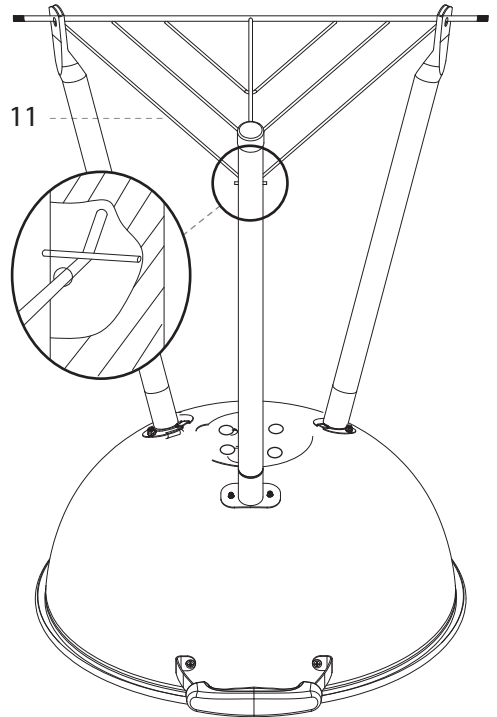

Technical Specs:

- Construction Material: Steel
- Cover: 22.84" x 0.63" x 0.023" -inches
- Charcoal Bow: 22.64" x 0.99" x 0.031" -inches
- Finish: Shinning Black Coating
- Cooking height : 2.68" -inches
- Grill Mesh: 21.26" x 0.16" x 0.11" -inches (Chrome Plated)
- Charcoal Mesh: 15.35" x 0.14" x 0.10" -inches (Chrome Plated)
- Bottom Mesh: 25.60" x 18.90" x 8" x 0.16" x 0.12" -inches (Chrome Plated)
- Ash Container: 8.46" x 5.12" x 0.02" -inches
- Long Foot: 1.26" x 22.83" -inches
- Short Foot: 1.26" x 20.08" -inches
- Pizza Plate S.S Ring: 22.64" x 0.90" x 0.031" -inches
- Product Dimensions: 1.89" x 1.78" x 2.83" -inches

Parts List

1		3x
2		1x
3		1x
4		1x
5		1x
6		3x
7		3x
8		1x
9		2x
10		1x

11		1x
12		2x
13		1x
14		1x
15		1x
16		1x
17		1x
18		2x
19		1x
20		2x

A	M6x12			13x	D	M8		2x
B	M6x40			3x	E	M6	 	1x
C	M5x10			3x	F	M6x12		2x

Assembly Instructions

STEP 1

A. M6x12  3x

STEP 2

A. M6x12  3x

STEP 3

A. M6x12  6x

B. M6x30  3x

STEP 4

Assembly Instructions

STEP 5

D. M8  2x

STEP 6

C. M5x10   3x

STEP 7

E. M6   1x
 F. M6x12  2x