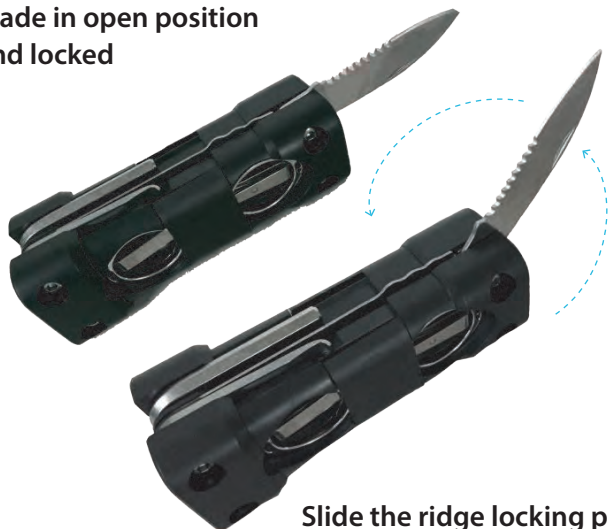

SLBIKIT15 Multi-Functional Tool Kit

Emergency Repair Pocket Hand Tools with Built-in Flashlight **USER MANUAL**

SereneLife

When using tools, please take out the torch and tape measure parts of the body.

Battery Replacement

1. Open the battery cover
2. Insert 3 *AG-13 Batteries with correct polarity ends.

Note: The torch has a built-in magnet that can be attached firmly to any iron objects (including top of a car)

⚠ CAUTION

Knife Instructions

This multi-tool has a sharp knife blade! Use with caution when opening. Make sure the blade clicks into locked position before using. Not following this procedure may result in serious injury. **KEEP AWAY FROM CHILDREN.** To unlock blade, slide the ridge locking piece to the left, as this will disengage the lock then carefully fold the knife back into closed position.

Blade in open position and locked

Features:

- Emergency Handheld Repair Multi-Tool
- Compact & Portable Universal Tool Kit Design
- Unique, Quick Folding Hand Tool Access
- Great for Working in Tight Spaces
- Multi-Functional 'Swiss Army Knife' Style
- Built-in LED Flashlight
- Rugged, Durable & Reliable
- Comfortable, Ergonomic Handheld Grip
- Rust-Proof & Stain-Resistant Construction
- Hardened Reinforced Long-Lasting Steel Hobbyist Tools
- Perfect for Home DIY Fixes & Repairs