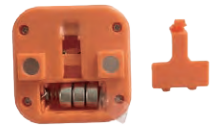

SLBIKIT15 Multi-Functional Tool Kit

Emergency Repair Pocket Hand Tools with Built-in Flashlight **USER MANUAL**

SereneLife

When using tools, please take out the torch and tape measure parts of the body.

Battery Replacement

1. Open the battery cover
2. Insert 3 *AG-13 Batteries with correct polarity ends.

Note: The torch has a built-in magnet that can be attached firmly to any iron objects (including top of a car)

⚠ CAUTION

Blade in open position and locked

Features:

- Emergency Handheld Repair Multi-Tool
- Compact & Portable Universal Tool Kit Design
- Unique, Quick Folding Hand Tool Access
- Great for Working in Tight Spaces
- Multi-Functional 'Swiss Army Knife' Style
- Built-in LED Flashlight
- Rugged, Durable & Reliable
- Comfortable, Ergonomic Handheld Grip
- Rust-Proof & Stain-Resistant Construction
- Hardened Reinforced Long-Lasting Steel Hobbyist Tools
- Perfect for Home DIY Fixes & Repairs

Built-in Tools:

- (2) Phillips Screwdrivers
- (2) Flathead Screwdrivers
- (3) Hex Keys
- Wrench
- Flashlight
- Tape Measure
- Folding Scissors
- Can Opener
- Cutting Knife

Technical Specs:

- Construction Material: Reinforced Carbon Steel Alloy, Engineered ABS
- Flashlight: 0.5 Watt, 35 Lumens
- Battery Powered Flashlight, Requires (1) x AG-13 Battery, Included
- Dimensions (L x W x H): 6.2" x 1.8" x 1.8" –inches