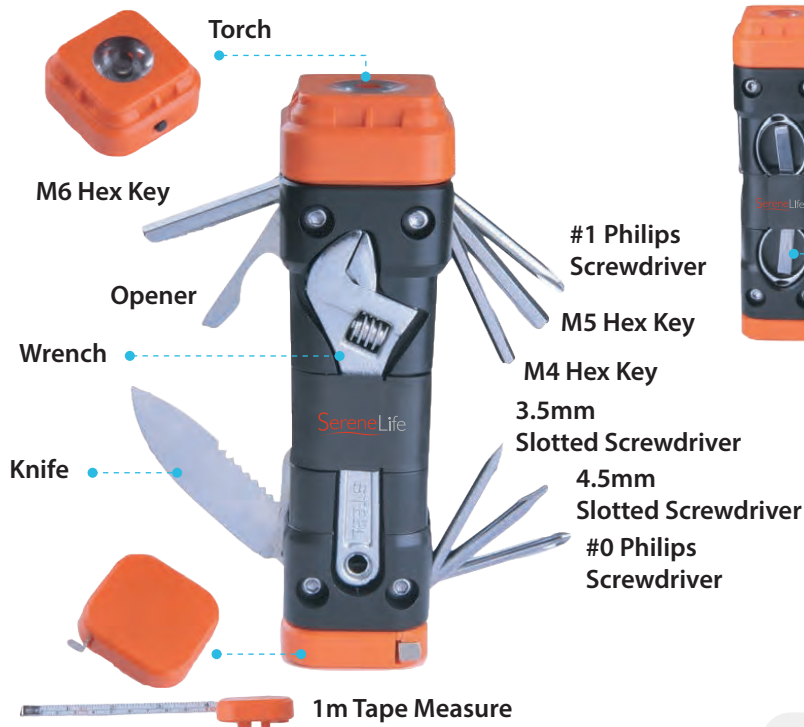

SLBIKIT15 Multi-Functional Tool Kit

Emergency Repair Pocket Hand Tools with Built-in Flashlight **USER MANUAL**

SereneLife

When using tools, please take out the torch and tape measure parts of the body.

Battery Replacement

1. Open the battery cover
2. Insert 3 *AG-13 Batteries with correct polarity ends.

Note: The torch has a built-in magnet that can be attached firmly to any iron objects (including top of a car)

⚠ CAUTION

Knife Instructions

This multi-tool has a sharp knife blade! Use with caution when opening. Make sure the blade clicks into locked position before using. Not following this procedure may result in serious injury. **KEEP AWAY FROM CHILDREN.** To unlock blade, slide the ridge locking piece to the left, as this will disengage the lock then carefully fold the knife back into closed position.

Blade in open position and locked

Features:

- Emergency Handheld Repair Multi-Tool
- Compact & Portable Universal Tool Kit Design
- Unique, Quick Folding Hand Tool Access
- Great for Working in Tight Spaces
- Multi-Functional 'Swiss Army Knife' Style
- Built-in LED Flashlight
- Rugged, Durable & Reliable
- Comfortable, Ergonomic Handheld Grip
- Rust-Proof & Stain-Resistant Construction
- Hardened Reinforced Long-Lasting Steel Hobbyist Tools
- Perfect for Home DIY Fixes & Repairs