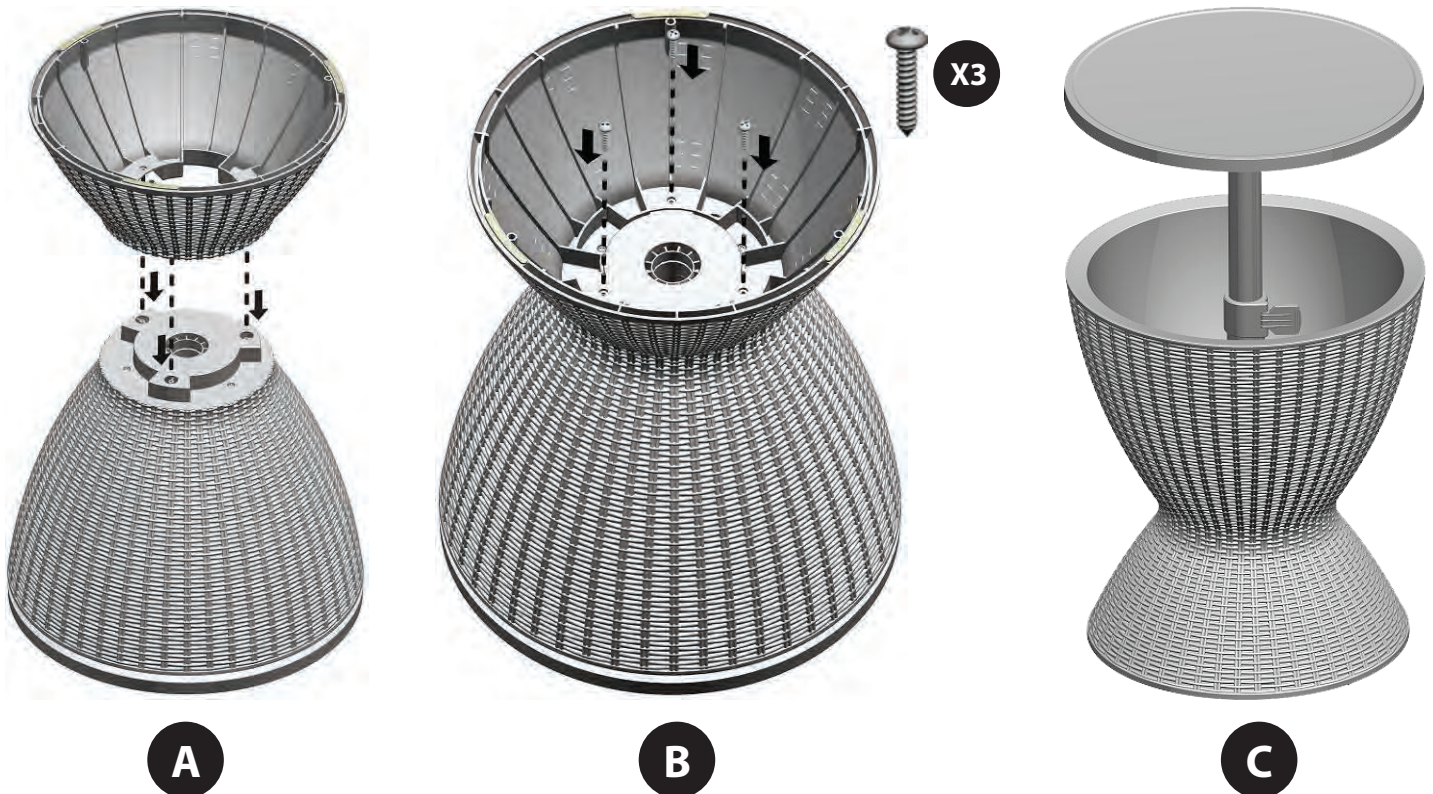

SLBUB795 - SLBUG796

serenelife™

Cool Bar Outdoor Patio Furniture and Hot Tub Side Table
with 7.5 Gallon Beer and Wine Cooler

USER GUIDE

Assembly Instruction:

Before assembling, please confirm that you have the right amount of each part.

Questions? Issues?

We are here to help!

Phone: (1) 718-535-1800

Email: support@pyleusa.com

SLBUB795
Black

SLBUG796
Gray

Features:

- Keep Drinks Cold Up to 12 Hours
- Lid Elevates Upward Up to 10 inches as a Cocktail Table
- Weather-resistant Resin Construction With Rattan-look Texture
- Drain Plug for Easy Cleaning
- Easily Pull Up Table Top and Lock in Place
- Elegant Black Rattan Finish
- Use for Outdoor/Indoor Decor
- Use as a Patio Coffee Table, Drink Cooler and Raised Hot Tub Table
- All-weather Protection
- Elegant Coffee Table by Day, Sleek Cocktail Table by Night
- Spacious Ice Bucket with a Double Wall Insulation
- Easy to Remove Drainage Plug makes Cleanup a Breeze

What's in the Box:

- Cool Bar

Technical Specs:

- Construction Material: PP
- Storage Capacity: 7.5 Gallons and Up to 40pcs. of 12 oz. Cans with Ice
- Weight Capacity: 110 lbs.
- Product Dimension (L x W x H): 17.1" x 17.1" x 22.4" -inches (Closed)
- Product Dimension (L x W x H): 17.1" x 17.1" x 32.3" -inches (Extended)