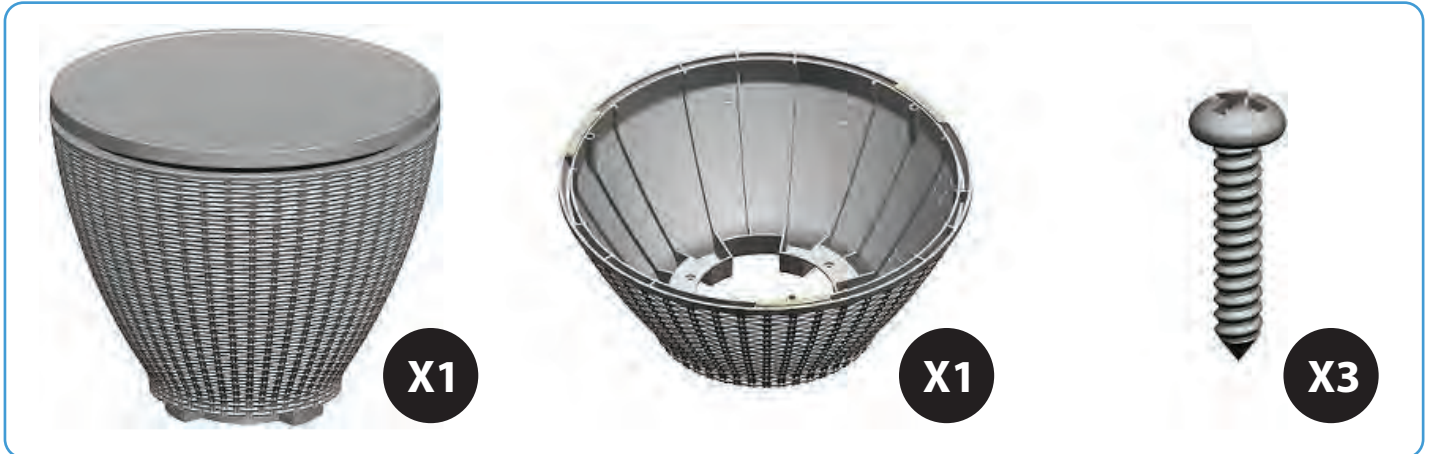

SLBUB795 - SLBUG796

serenelife™

Cool Bar Outdoor Patio Furniture and Hot Tub Side Table
with 7.5 Gallon Beer and Wine Cooler

USER GUIDE

Assembly Instruction:

Before assembling, please confirm that you have the right amount of each part.

Questions? Issues?

We are here to help!

Phone: (1) 718-535-1800

Email: support@pyleusa.com

SLBUB795
Black

SLBUG796
Gray

Features:

- Keep Drinks Cold Up to 12 Hours
- Lid Elevates Upward Up to 10 inches as a Cocktail Table
- Weather-resistant Resin Construction With Rattan-look Texture
- Drain Plug for Easy Cleaning
- Easily Pull Up Table Top and Lock in Place
- Elegant Black Rattan Finish
- Use for Outdoor/Indoor Decor
- Use as a Patio Coffee Table, Drink Cooler and Raised Hot Tub Table
- All-weather Protection
- Elegant Coffee Table by Day, Sleek Cocktail Table by Night
- Spacious Ice Bucket with a Double Wall Insulation
- Easy to Remove Drainage Plug makes Cleanup a Breeze

What's in the Box:

- Cool Bar

Technical Specs:

- Construction Material: PP
- Storage Capacity: 7.5 Gallons and Up to 40pcs. of 12 oz. Cans with Ice
- Weight Capacity: 110 lbs.
- Product Dimension (L x W x H): 17.1" x 17.1" x 22.4" -inches (Closed)
- Product Dimension (L x W x H): 17.1" x 17.1" x 32.3" -inches (Extended)