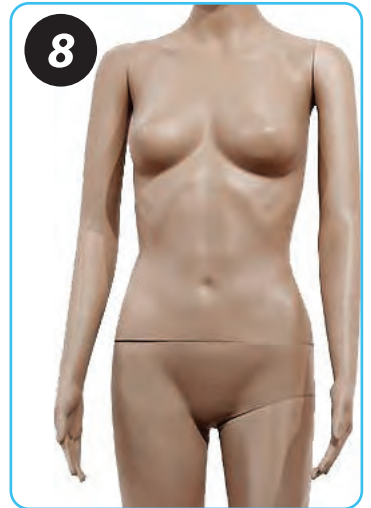

SLMAQFESKN - SLMAQFEBK

serenelife™

68.9" Female Mannequin Torso Dress Form

Detachable Mannequin Full Body Stand

USER GUIDE

WARNING

1. Read the instruction manual carefully before assembly
2. If any parts are missing, broken, damaged or worn stop using this product until repairs are made and factory replacement parts are installed.

PARTS	IMAGE	QTY.
A		1
B		1
C		1
D		1
E		1
F		1
G		1
H		1
I		1

Features:

- High-Quality PP Material
- Shows Vivid Facial Expressions
- Detachable and Adjustable Dress Model
- Fits All Kinds of Clothes
- Durable and Solid Head Metal Base
- Easy to Assemble and Disassemble
- Not Necessary to Use Any Tools
- Head can Turn 360°, Switch to Any Posture
- Flexible Hands and Legs
- Stable Metal Base

Technical Specs:

- Construction Material: Polypropylene (PP)
- Chest Size: 31.9" -inches
- Waist Size: 24" -inches
- Hip Size: 33.86" -inches
- Total Product Dimension (L x W x H): 14.98" x 18.11" x 68.9" -inches