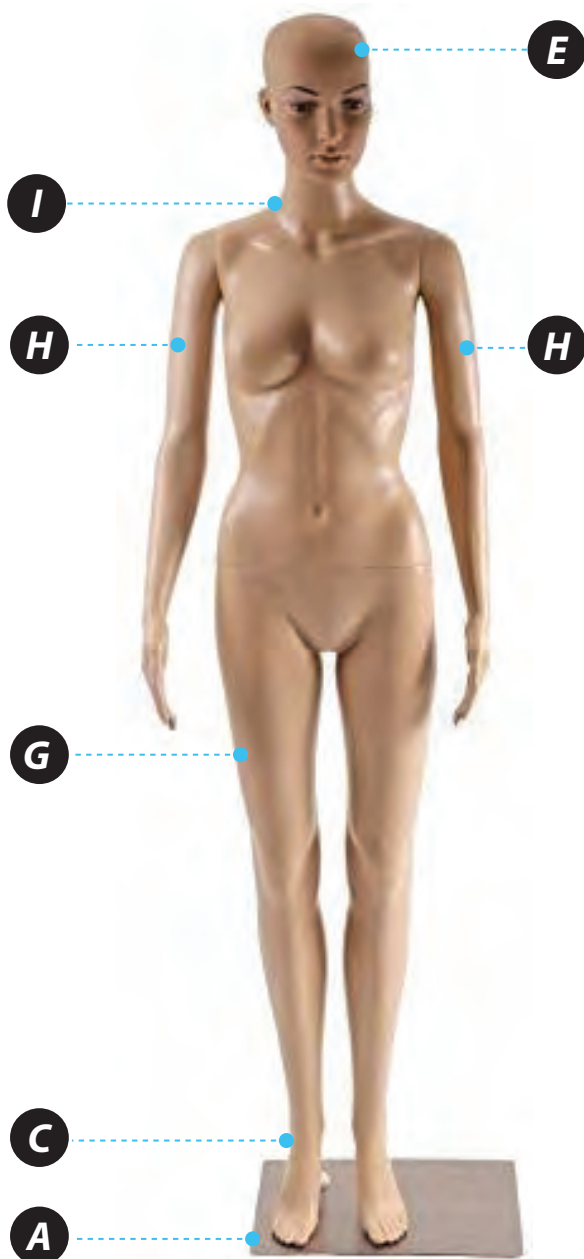

SLMAQFESKN - SLMAQFEBK

serenelife™

68.9" Female Mannequin Torso Dress Form

Detachable Mannequin Full Body Stand

USER GUIDE

WARNING

1. Read the instruction manual carefully before assembly
2. If any parts are missing, broken, damaged or worn stop using this product until repairs are made and factory replacement parts are installed.

PARTS	IMAGE	QTY.
A		1
B		1
C		1
D		1
E		1
F		1
G		1
H		1
I		1

Features:

- High-Quality PP Material
- Shows Vivid Facial Expressions
- Detachable and Adjustable Dress Model
- Fits All Kinds of Clothes
- Durable and Solid Head Metal Base
- Easy to Assemble and Disassemble
- Not Necessary to Use Any Tools
- Head can Turn 360°, Switch to Any Posture
- Flexible Hands and Legs
- Stable Metal Base

Technical Specs:

- Construction Material: Polypropylene (PP)
- Chest Size: 31.9" -inches
- Waist Size: 24" -inches
- Hip Size: 33.86" -inches
- Total Product Dimension (L x W x H): 14.98" x 18.11" x 68.9" -inches