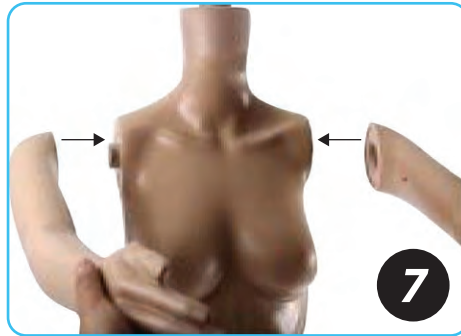

SLMAQFESKN - SLMAQFEBK

serenelife™

68.9" Female Mannequin Torso Dress Form

Detachable Mannequin Full Body Stand

USER GUIDE

WARNING

1. Read the instruction manual carefully before assembly
2. If any parts are missing, broken, damaged or worn stop using this product until repairs are made and factory replacement parts are installed.

PARTS	IMAGE	QTY.
A		1
B		1
C		1
D		1
E		1
F		1
G		1
H		1
I		1

Features:

- High-Quality PP Material
- Shows Vivid Facial Expressions
- Detachable and Adjustable Dress Model
- Fits All Kinds of Clothes
- Durable and Solid Head Metal Base
- Easy to Assemble and Disassemble
- Not Necessary to Use Any Tools
- Head can Turn 360°, Switch to Any Posture
- Flexible Hands and Legs
- Stable Metal Base

Technical Specs:

- Construction Material: Polypropylene (PP)
- Chest Size: 31.9" -inches
- Waist Size: 24" -inches
- Hip Size: 33.86" -inches
- Total Product Dimension (L x W x H): 14.98" x 18.11" x 68.9" -inches