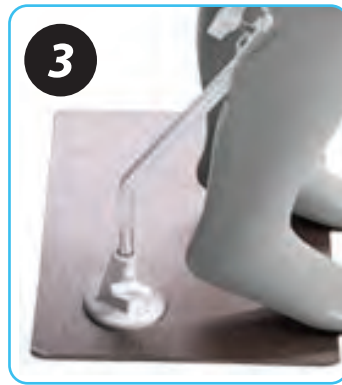

## Kid Torso Dress Form Mannequin

Detachable Mannequin Full Body Stand (Male)

### Features:

- High-Quality PP Material
- Detachable and Adjustable Dress Model
- Fits All Kinds of Clothes
- Durable and Solid Head Metal Base
- Easy to Assemble and Disassemble
- Not Necessary to Use Any Tools
- Head can Turn 360°, Switch to Any Posture
- Flexible Hands and Legs
- Stable Metal Base

### Technical Specs:

- Construction Material: Polypropylene (PP) and Metal Base
- Chest Size: 21.3" -inches
- Waist Size: 20.16" -inches
- Hip Size: 23.6" -inches
- Total Product Dimension (L x W x H): 7.87" x 12.01" x 43.31" -inches