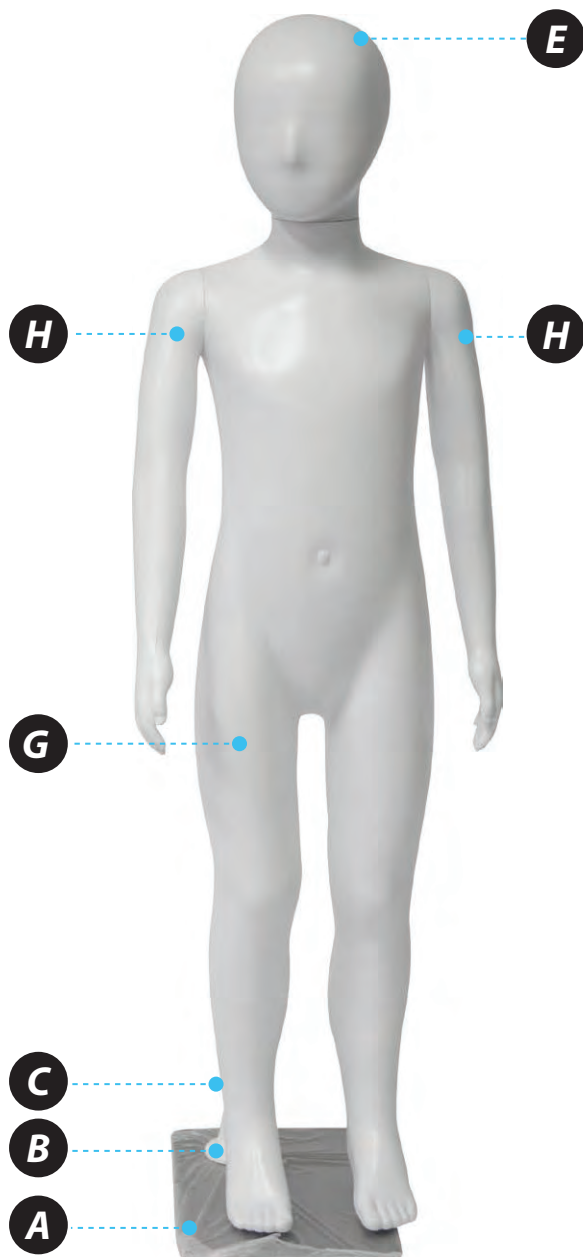

SLMAQKID

serenelife™

Kid Torso Dress Form Mannequin

Detachable Mannequin Full Body Stand (Male)

USER GUIDE

WARNING

1. Read the instruction manual carefully before assembly
2. If any parts are missing, broken, damaged or worn stop using this product until repairs are made and factory replacement parts are installed.

PARTS	IMAGE	QTY.
A		1
B		1
C		1
D		1
E		1
F		1
G		1
H		1