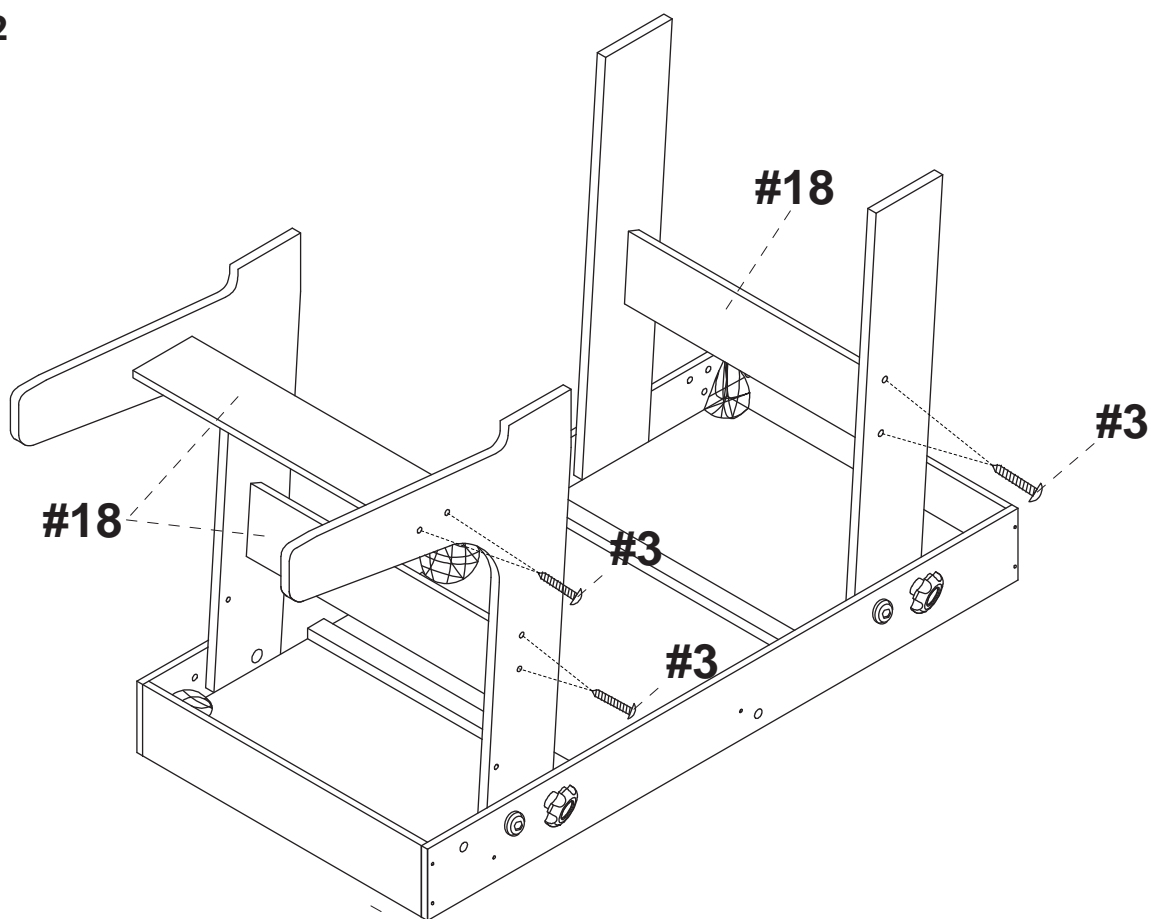

Technical Specs:

- Construction Material: ABS (Handle), MDF with PVC (Legs)
- Number of Balls: 2
- Playfield: 0.18" MDF
- Side/End Panel: 1/2" Thickness
- Player: Painting Player 1-2-5-3
- Steel Rods Dimension: 1/2-inch Diameter
- Steady Pool Dimensions: 40.5" x 22.6" x 28.3" -inches
- Hockey Table Dimensions: 37.8" x 19.8" x 1.2" -inches
- Shuffleboard Table Dimensions: 37.8" x 19.8" x 1.2" -inches
- Pingpong Table Dimensions: 37.8" x 19.8" x 1.2" -inches
- Soccer Foosball Table Dimensions: 48" x 23.6" x 31.5" -inches
- Product Dimensions: 40.79" x 22.68" x 28.27" -inches (Unfolded)
- Product Dimensions: 55.31" x 22.68" x 28.27" -inches (Folded)

PARTS LIST

<p>#30</p>  <p>Rod handle (8 piece)</p>	<p>#31</p>  <p>Brush (1 piece)</p>	<p>#32</p>  <p>TT paddle (2 piece)</p>	<p>#33</p>  <p>TT ball (2 piece)</p>
<p>#34</p>  <p>Triangle (1 piece)</p>	<p>#35</p>  <p>TT net (1 piece)</p>	<p>#36</p>  <p>Net post (2 piece)</p>	<p>#37</p>  <p>Football (4 piece)</p>
<p>#38</p>  <p>Stop ring (4 piece)</p>	<p>#39</p>  <p>Plastic rod washer (16 piece)</p>	<p>#40</p>  <p>EVA Buffer (16 piece)</p>	
<p>#1</p>  <p>Bolt (28 piece)</p>	<p>#3</p>  <p>48mm Round head screw (24 piece)</p>	<p>#4</p>  <p>5/16" Bolt (4 piece)</p>	<p>#5</p>  <p>5/16" Washer (4 piece)</p>
<p>#6</p>  <p>Table bolt (4 piece)</p>	<p>#7</p>  <p>12mm Round head screw (8 piece)</p>	<p>#8</p>  <p>Allen key (1 piece)</p>	<p>#9</p>  <p>Table bolt (2 piece)</p>

FIGURE 1

FIGURE 2

FIGURE 3

FIGURE 4

ASSEMBLY INSTRUCTIONS

FIGURE 5

ASSEMBLY INSTRUCTIONS

FIGURE 6

FIGURE 7