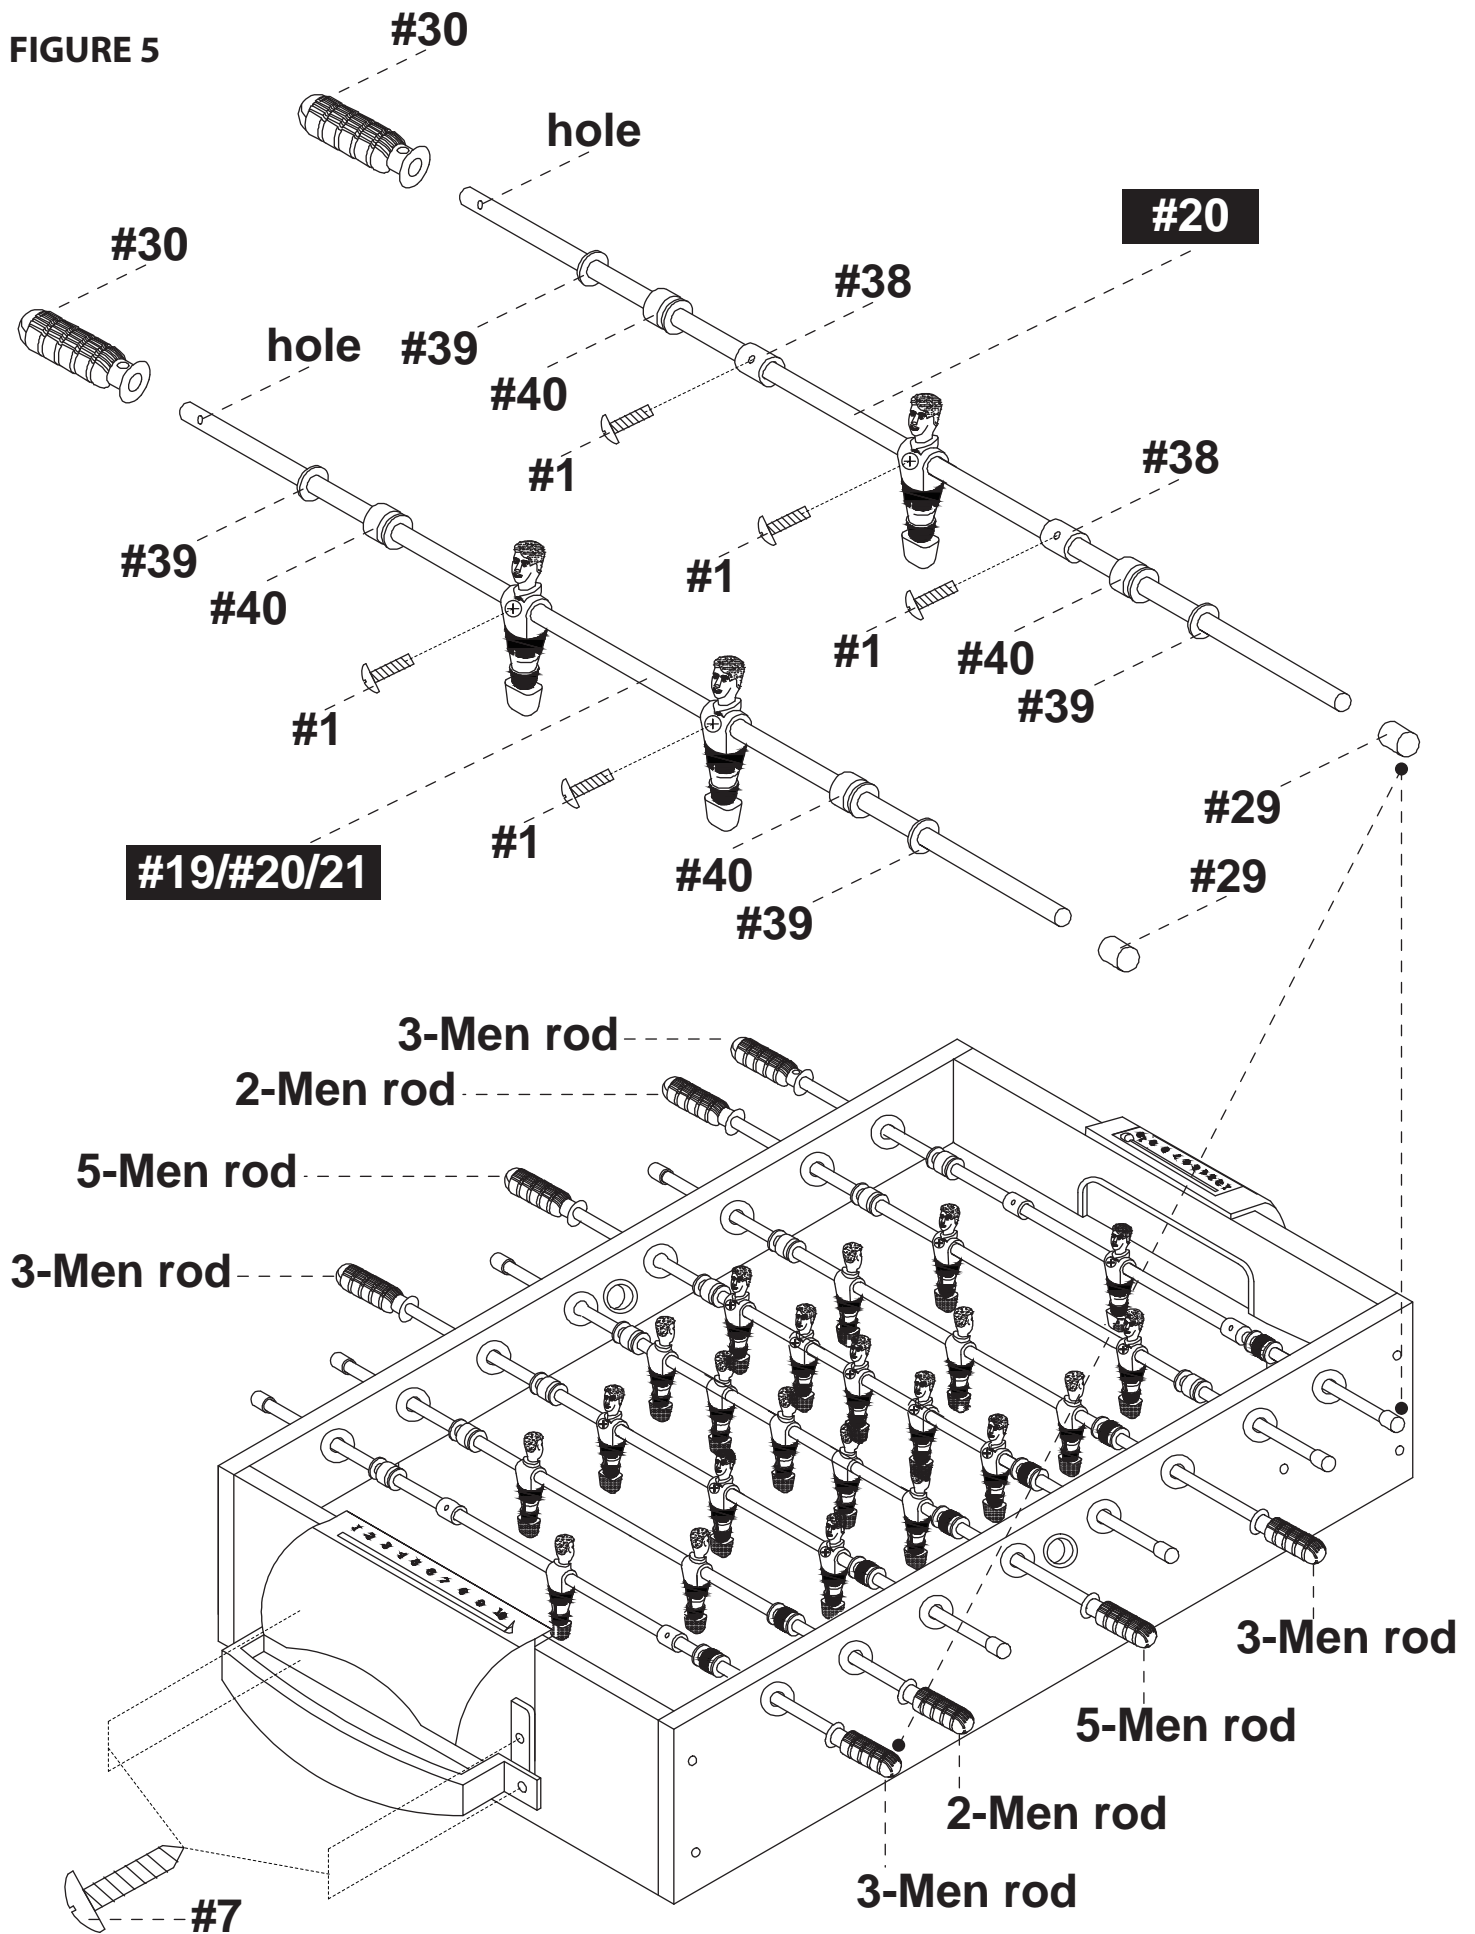

Technical Specs:

- Construction Material: ABS (Handle), MDF with PVC (Legs)
- Number of Balls: 2
- Playfield: 0.18" MDF
- Side/End Panel: 1/2" Thickness
- Player: Painting Player 1-2-5-3
- Steel Rods Dimension: 1/2-inch Diameter
- Steady Pool Dimensions: 40.5" x 22.6" x 28.3" -inches
- Hockey Table Dimensions: 37.8" x 19.8" x 1.2" -inches
- Shuffleboard Table Dimensions: 37.8" x 19.8" x 1.2" -inches
- Pingpong Table Dimensions: 37.8" x 19.8" x 1.2" -inches
- Soccer Foosball Table Dimensions: 48" x 23.6" x 31.5" -inches
- Product Dimensions: 40.79" x 22.68" x 28.27" -inches (Unfolded)
- Product Dimensions: 55.31" x 22.68" x 28.27" -inches (Folded)

PARTS LIST

<p>#30</p>  <p>Rod handle (8 piece)</p>	<p>#31</p>  <p>Brush (1 piece)</p>	<p>#32</p>  <p>TT paddle (2 piece)</p>	<p>#33</p>  <p>TT ball (2 piece)</p>
<p>#34</p>  <p>Triangle (1 piece)</p>	<p>#35</p>  <p>TT net (1 piece)</p>	<p>#36</p>  <p>Net post (2 piece)</p>	<p>#37</p>  <p>Football (4 piece)</p>
<p>#38</p>  <p>Stop ring (4 piece)</p>	<p>#39</p>  <p>Plastic rod washer (16 piece)</p>	<p>#40</p>  <p>EVA Buffer (16 piece)</p>	
<p>#1</p>  <p>Bolt (28 piece)</p>	<p>#3</p>  <p>48mm Round head screw (24 piece)</p>	<p>#4</p>  <p>5/16" Bolt (4 piece)</p>	<p>#5</p>  <p>5/16" Washer (4 piece)</p>
<p>#6</p>  <p>Table bolt (4 piece)</p>	<p>#7</p>  <p>12mm Round head screw (8 piece)</p>	<p>#8</p>  <p>Allen key (1 piece)</p>	<p>#9</p>  <p>Table bolt (2 piece)</p>

FIGURE 1

FIGURE 2

FIGURE 3

FIGURE 4

ASSEMBLY INSTRUCTIONS

FIGURE 5

ASSEMBLY INSTRUCTIONS

FIGURE 6

FIGURE 7