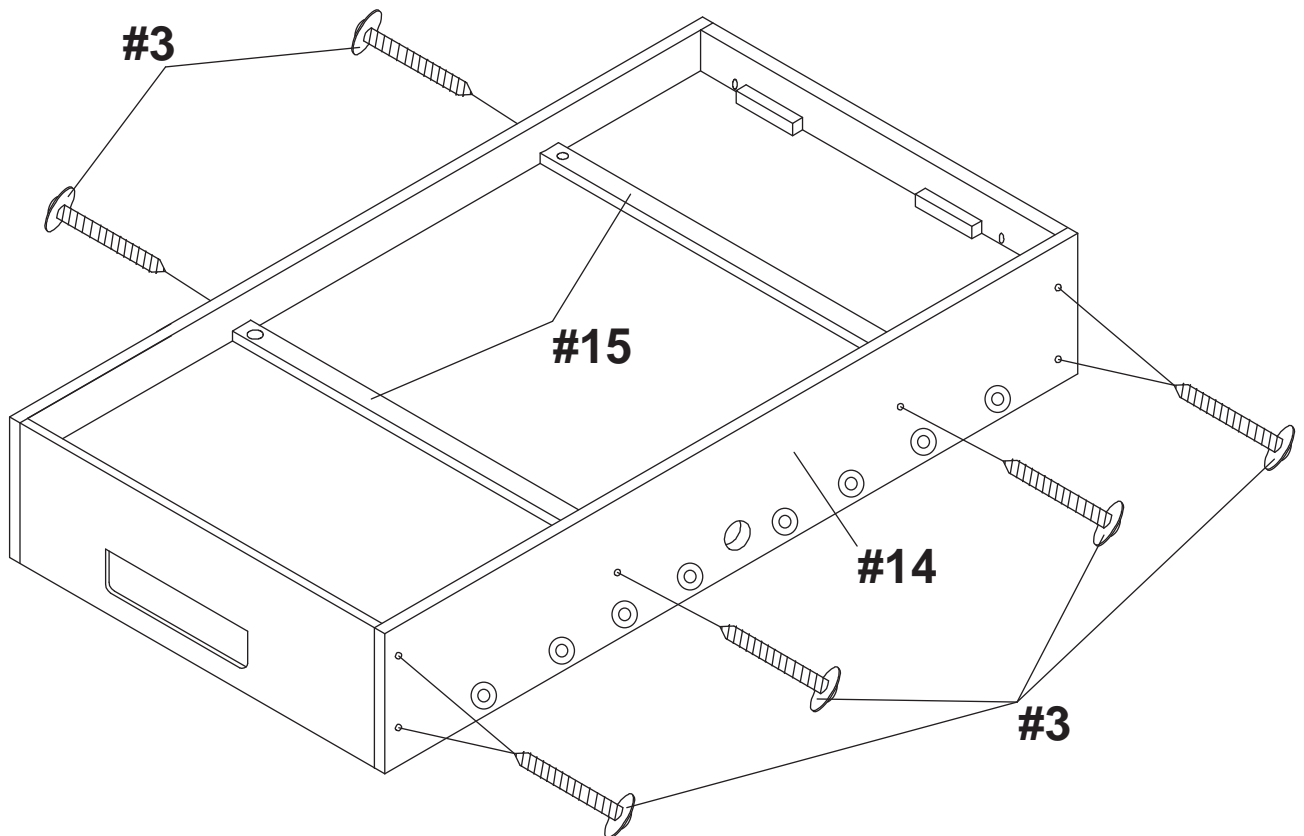

Technical Specs:

- Construction Material: ABS (Handle), MDF with PVC (Legs)
- Number of Balls: 2
- Playfield: 0.18" MDF
- Side/End Panel: 1/2" Thickness
- Player: Painting Player 1-2-5-3
- Steel Rods Dimension: 1/2-inch Diameter
- Steady Pool Dimensions: 40.5" x 22.6" x 28.3" -inches
- Hockey Table Dimensions: 37.8" x 19.8" x 1.2" -inches
- Shuffleboard Table Dimensions: 37.8" x 19.8" x 1.2" -inches
- Pingpong Table Dimensions: 37.8" x 19.8" x 1.2" -inches
- Soccer Foosball Table Dimensions: 48" x 23.6" x 31.5" -inches
- Product Dimensions: 40.79" x 22.68" x 28.27" -inches (Unfolded)
- Product Dimensions: 55.31" x 22.68" x 28.27" -inches (Folded)

FIGURE 1

FIGURE 2

FIGURE 3

FIGURE 4

ASSEMBLY INSTRUCTIONS

FIGURE 5

ASSEMBLY INSTRUCTIONS

FIGURE 6