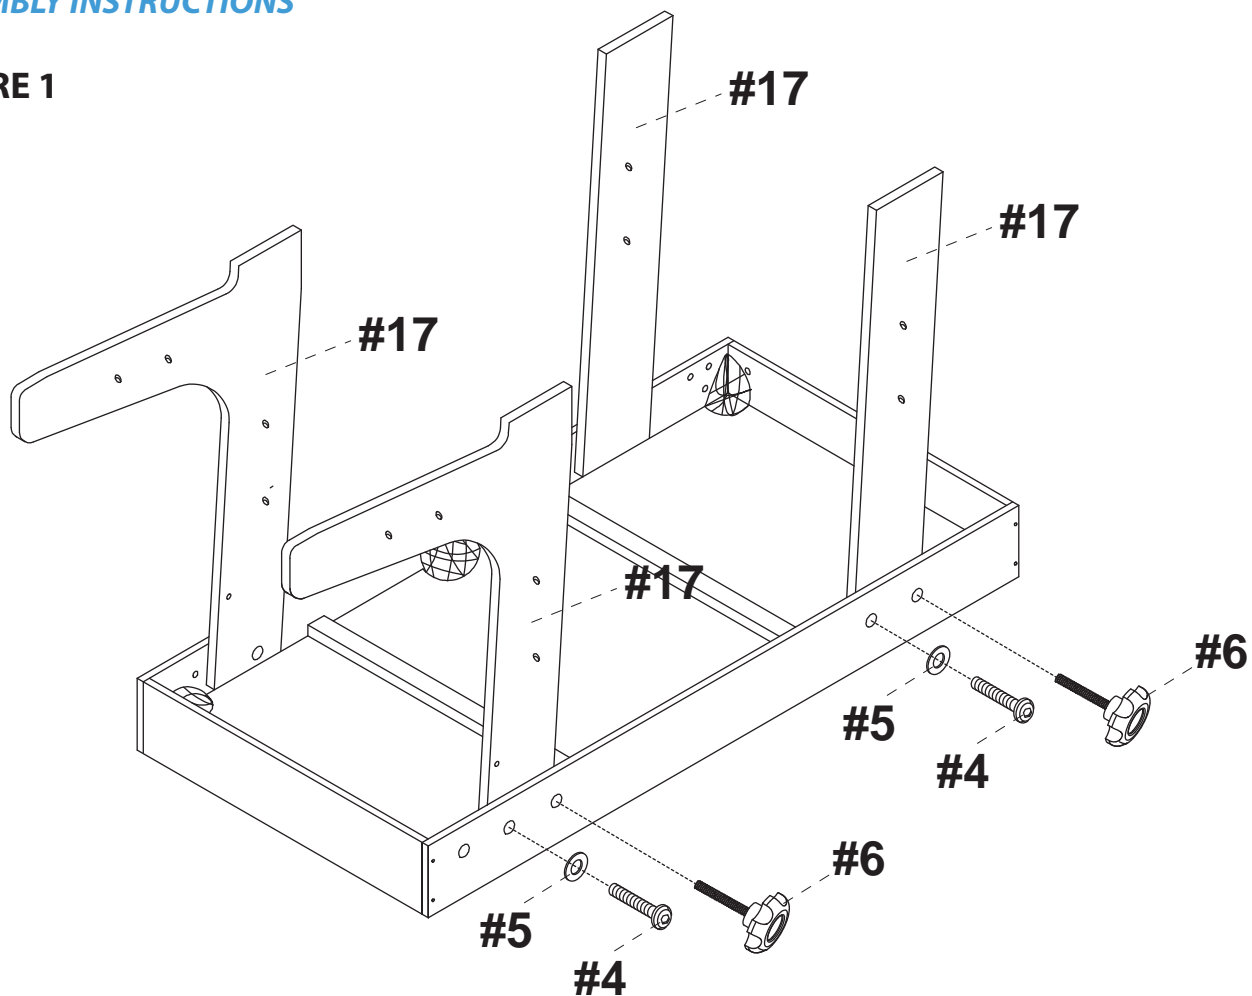

Technical Specs:

- Construction Material: ABS (Handle), MDF with PVC (Legs)
- Number of Balls: 2
- Playfield: 0.18" MDF
- Side/End Panel: 1/2" Thickness
- Player: Painting Player 1-2-5-3
- Steel Rods Dimension: 1/2-inch Diameter
- Steady Pool Dimensions: 40.5" x 22.6" x 28.3" -inches
- Hockey Table Dimensions: 37.8" x 19.8" x 1.2" -inches
- Shuffleboard Table Dimensions: 37.8" x 19.8" x 1.2" -inches
- Pingpong Table Dimensions: 37.8" x 19.8" x 1.2" -inches
- Soccer Foosball Table Dimensions: 48" x 23.6" x 31.5" -inches
- Product Dimensions: 40.79" x 22.68" x 28.27" -inches (Unfolded)
- Product Dimensions: 55.31" x 22.68" x 28.27" -inches (Folded)

PARTS LIST

<p>#30</p>  <p>Rod handle (8 piece)</p>	<p>#31</p>  <p>Brush (1 piece)</p>	<p>#32</p>  <p>TT paddle (2 piece)</p>	<p>#33</p>  <p>TT ball (2 piece)</p>
<p>#34</p>  <p>Triangle (1 piece)</p>	<p>#35</p>  <p>TT net (1 piece)</p>	<p>#36</p>  <p>Net post (2 piece)</p>	<p>#37</p>  <p>Football (4 piece)</p>
<p>#38</p>  <p>Stop ring (4 piece)</p>	<p>#39</p>  <p>Plastic rod washer (16 piece)</p>	<p>#40</p>  <p>EVA Buffer (16 piece)</p>	
<p>#1</p>  <p>Bolt (28 piece)</p>	<p>#3</p>  <p>48mm Round head screw (24 piece)</p>	<p>#4</p>  <p>5/16" Bolt (4 piece)</p>	<p>#5</p>  <p>5/16" Washer (4 piece)</p>
<p>#6</p>  <p>Table bolt (4 piece)</p>	<p>#7</p>  <p>12mm Round head screw (8 piece)</p>	<p>#8</p>  <p>Allen key (1 piece)</p>	<p>#9</p>  <p>Table bolt (2 piece)</p>

FIGURE 1

FIGURE 2

FIGURE 3

FIGURE 4

ASSEMBLY INSTRUCTIONS

FIGURE 5

ASSEMBLY INSTRUCTIONS

FIGURE 6

FIGURE 7