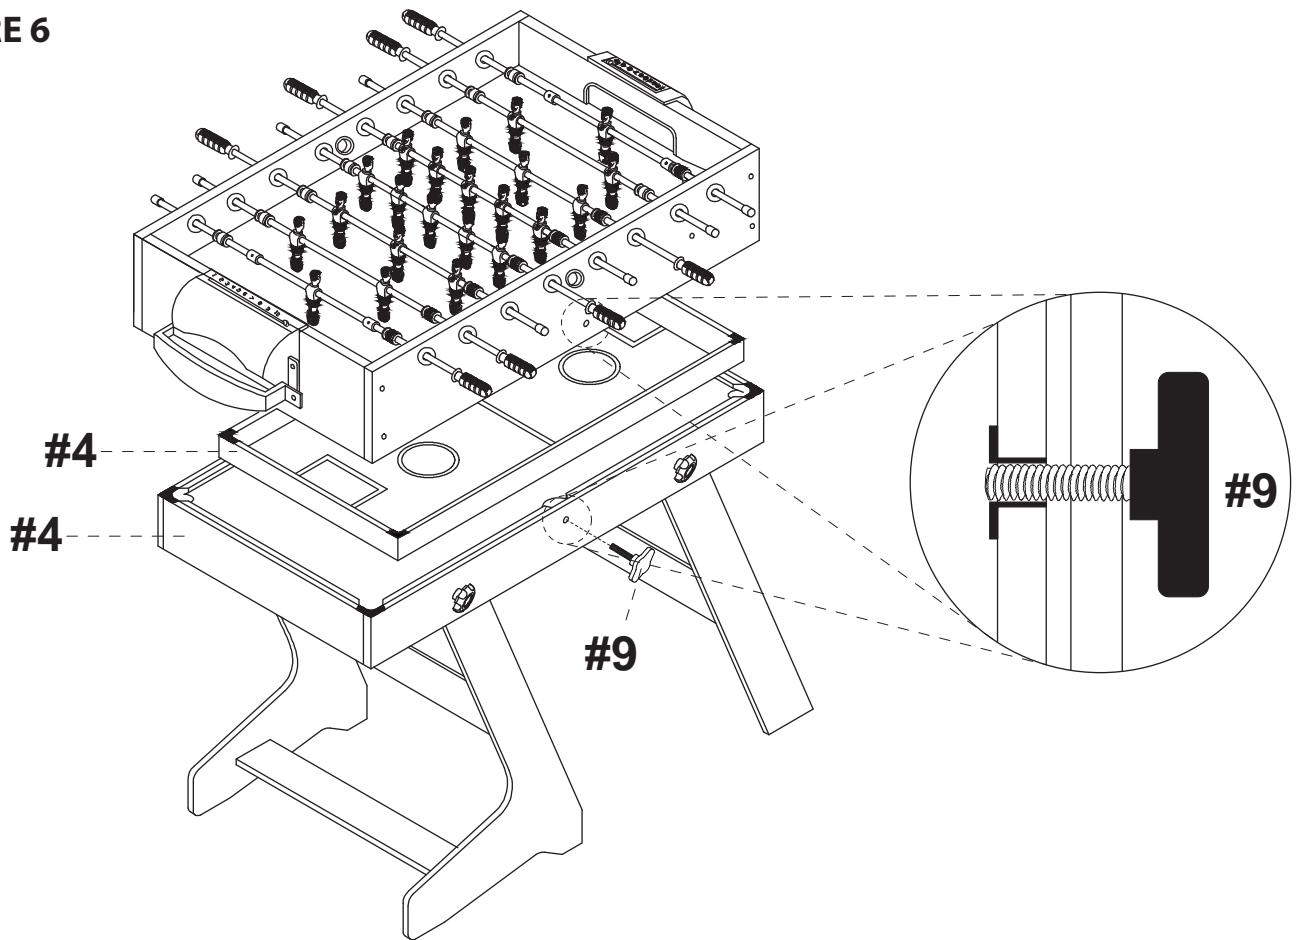

Technical Specs:

- Construction Material: ABS (Handle), MDF with PVC (Legs)
- Number of Balls: 2
- Playfield: 0.18" MDF
- Side/End Panel: 1/2" Thickness
- Player: Painting Player 1-2-5-3
- Steel Rods Dimension: 1/2-inch Diameter
- Steady Pool Dimensions: 40.5" x 22.6" x 28.3" -inches
- Hockey Table Dimensions: 37.8" x 19.8" x 1.2" -inches
- Shuffleboard Table Dimensions: 37.8" x 19.8" x 1.2" -inches
- Pingpong Table Dimensions: 37.8" x 19.8" x 1.2" -inches
- Soccer Foosball Table Dimensions: 48" x 23.6" x 31.5" -inches
- Product Dimensions: 40.79" x 22.68" x 28.27" -inches (Unfolded)
- Product Dimensions: 55.31" x 22.68" x 28.27" -inches (Folded)

PARTS LIST

<p>#30</p>  <p>Rod handle (8 piece)</p>	<p>#31</p>  <p>Brush (1 piece)</p>	<p>#32</p>  <p>TT paddle (2 piece)</p>	<p>#33</p>  <p>TT ball (2 piece)</p>
<p>#34</p>  <p>Triangle (1 piece)</p>	<p>#35</p>  <p>TT net (1 piece)</p>	<p>#36</p>  <p>Net post (2 piece)</p>	<p>#37</p>  <p>Football (4 piece)</p>
<p>#38</p>  <p>Stop ring (4 piece)</p>	<p>#39</p>  <p>Plastic rod washer (16 piece)</p>	<p>#40</p>  <p>EVA Buffer (16 piece)</p>	
<p>#1</p>  <p>Bolt (28 piece)</p>	<p>#3</p>  <p>48mm Round head screw (24 piece)</p>	<p>#4</p>  <p>5/16" Bolt (4 piece)</p>	<p>#5</p>  <p>5/16" Washer (4 piece)</p>
<p>#6</p>  <p>Table bolt (4 piece)</p>	<p>#7</p>  <p>12mm Round head screw (8 piece)</p>	<p>#8</p>  <p>Allen key (1 piece)</p>	<p>#9</p>  <p>Table bolt (2 piece)</p>

FIGURE 1

FIGURE 2

FIGURE 3

FIGURE 4

ASSEMBLY INSTRUCTIONS

FIGURE 5

ASSEMBLY INSTRUCTIONS

FIGURE 6

FIGURE 7