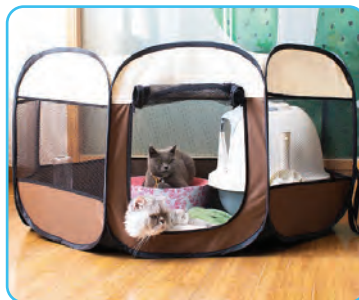

SLPTSB104 - SLPTSB105 - SLPTSB106
SLPTSB107 - SLPTSB108 - SLPTSB109

Foldable Pet Tent

Lightweight, Easily Collapsible, Play Yard Crib
for Indoor & Outdoor Use

serenelife™

USER GUIDE

Key Features

Waterproof Material

The durable material is also easy to clean

Foldable Pet Playpen

Playpen is foldable and can be used indoors or outdoors.

Rollable Mesh Door

Zippered door provides easy in/out access for your pet.

Removable Zippered Top

Bright top keep your pet comfortable and secured.

1. Instructions

The pet fence has two exits,
which are convenient for
pets of various sizes.

The gauze material can
provide better ventilation
and vision.

2. How to use

The octagonal pet fence is very portable, can be folded when not in use, and can be unfolded when in use, suitable for home and outdoor use.

EXPANDED STATE

FOLDED STATE

Questions? Issues?

We are here to help!