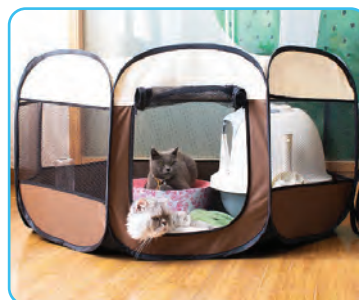

SLPTSB104 - SLPTSB105 - SLPTSB106
SLPTSB107 - SLPTSB108 - SLPTSB109

Foldable Pet Tent

Lightweight, Easily Collapsible, Play Yard Crib
for Indoor & Outdoor Use

serenelife™

USER GUIDE

Key Features

Waterproof Material

The durable material is also easy to clean

Foldable Pet Playpen

Playpen is foldable and can be used indoors or outdoors.

Rollable Mesh Door

Zippered door provides easy in/out access for your pet.

Removable Zippered Top

Bright top keep your pet comfortable and secured.

1. Instructions

The pet fence has two exits,
which are convenient for
pets of various sizes.

The gauze material can
provide better ventilation
and vision.

2. How to use

The octagonal pet fence is very portable, can be folded when not in use, and can be unfolded when in use, suitable for home and outdoor use.

EXPANDED STATE

FOLDED STATE

Questions? Issues?

We are here to help!