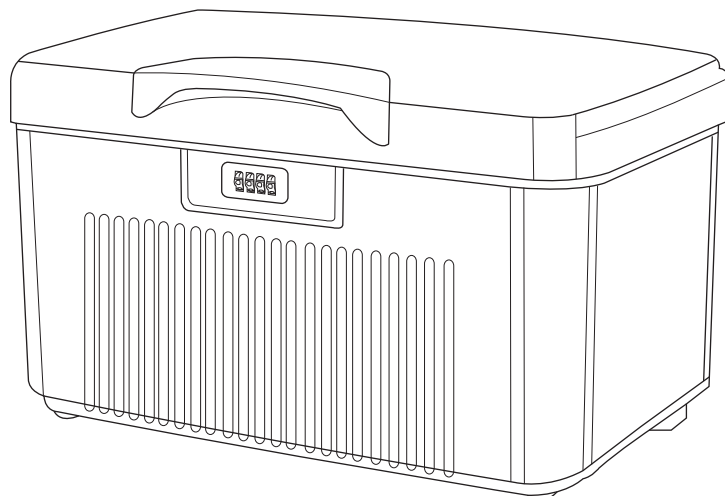

SLSBXN500GY - SLSBXN500BL - SLSBXN500GN
SLSBXN750GY - SLSBXN750BL - SLSBXN750GN

Heavy-Duty Storage Bin with Combination Lock

serenelife™

USER GUIDE

Features:

- Made of High-Quality ABS Material
- Sturdy and Durable
- Convenient Storage Box Solution
- Stackable Storage for Efficient Use of Space
- Integrated Combination Lock for Security
- User-Defined Number Passcode Setting
- Safe, Rugged, Reliable Construction
- Heavy-Duty Impact Resistance
- Anti-Scratch & Stain-Resistant Housing
- Easy Access Lift-Top Hinges
- Clean & Streamline Modern Style
- Perfect for Home, Office, School, Business & Mobile Use

SLSBXN500GY - SLSBXN500BL - SLSBXN500GN

What's in the Box:

- Commercial Storage Container Bin

Technical Specs:

- Construction Material: Reinforced Engineered ABS
- PassCode Type: Manual 4-Digit, Numerical

SLSBXN500GY - SLSBXN500BL - SLSBXN500GN

- Internal Storage Capacity: 6 Liters
- Maximum Support Weight: 55 lbs.
- Product Dimensions (L x W x H): 9.84" x 7.87" x 4.33" -in.

SLSBXN750GY - SLSBXN750BL - SLSBXN750GN

- Internal Storage Capacity: 32 Liters
- Maximum Support Weight: 110 lbs.
- Product Dimensions (L x W x H): 17.7" x 11" x 9.84" -in.

SLSBXN750GY - SLSBXN750BL - SLSBXN750GN

HOW TO SET A CUSTOM PASS CODE: