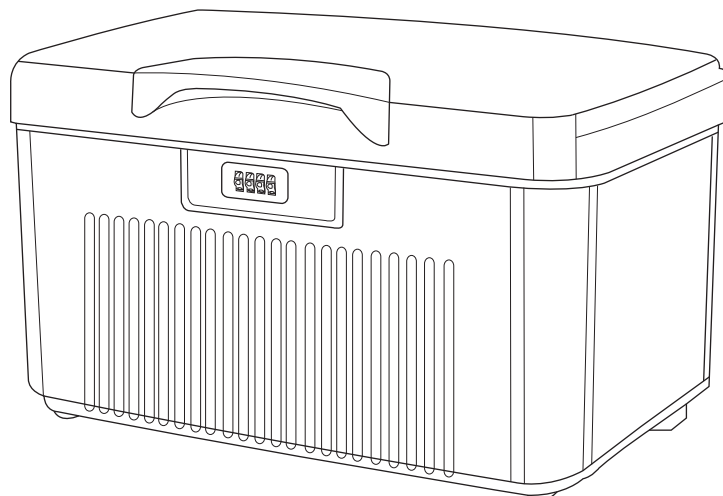

SLSBXN500GY - SLSBXN500BL - SLSBXN500GN
SLSBXN750GY - SLSBXN750BL - SLSBXN750GN

serenelife™

Heavy-Duty Storage Bin with Combination Lock

USER GUIDE

Features:

- Made of High-Quality ABS Material
- Sturdy and Durable
- Convenient Storage Box Solution
- Stackable Storage for Efficient Use of Space
- Integrated Combination Lock for Security
- User-Defined Number Passcode Setting
- Safe, Rugged, Reliable Construction
- Heavy-Duty Impact Resistance
- Anti-Scratch & Stain-Resistant Housing
- Easy Access Lift-Top Hinges
- Clean & Streamline Modern Style
- Perfect for Home, Office, School, Business & Mobile Use

SLSBXN500GY - SLSBXN500BL - SLSBXN500GN

What's in the Box:

- Commercial Storage Container Bin

Technical Specs:

- Construction Material: Reinforced Engineered ABS
- PassCode Type: Manual 4-Digit, Numerical

SLSBXN500GY - SLSBXN500BL - SLSBXN500GN

- Internal Storage Capacity: 6 Liters
- Maximum Support Weight: 55 lbs.
- Product Dimensions (L x W x H): 9.84" x 7.87" x 4.33" -in.

SLSBXN750GY - SLSBXN750BL - SLSBXN750GN

- Internal Storage Capacity: 32 Liters
- Maximum Support Weight: 110 lbs.
- Product Dimensions (L x W x H): 17.7" x 11" x 9.84" -in.

SLSBXN750GY - SLSBXN750BL - SLSBXN750GN

HOW TO SET A CUSTOM PASS CODE: