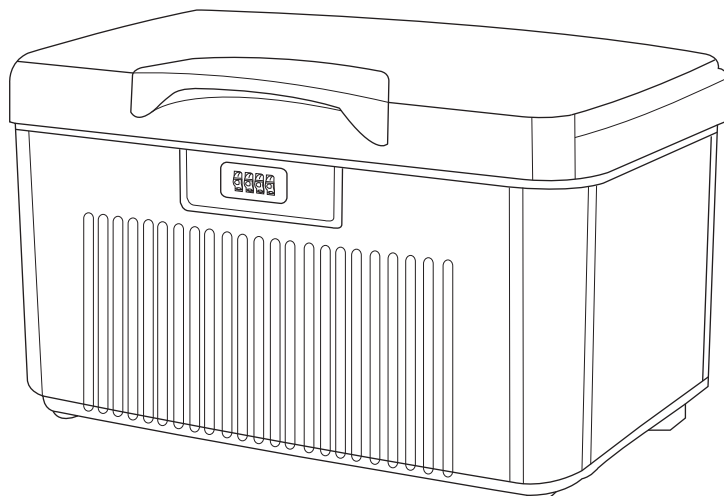

SLSBXN500GY - SLSBXN500BL - SLSBXN500GN
SLSBXN750GY - SLSBXN750BL - SLSBXN750GN

Heavy-Duty Storage Bin with Combination Lock

serenelife™

USER GUIDE

Features:

- Made of High-Quality ABS Material
- Sturdy and Durable
- Convenient Storage Box Solution
- Stackable Storage for Efficient Use of Space
- Integrated Combination Lock for Security
- User-Defined Number Passcode Setting
- Safe, Rugged, Reliable Construction
- Heavy-Duty Impact Resistance
- Anti-Scratch & Stain-Resistant Housing
- Easy Access Lift-Top Hinges
- Clean & Streamline Modern Style
- Perfect for Home, Office, School, Business & Mobile Use

SLSBXN500GY - SLSBXN500BL - SLSBXN500GN

What's in the Box:

- Commercial Storage Container Bin

Technical Specs:

- Construction Material: Reinforced Engineered ABS
- PassCode Type: Manual 4-Digit, Numerical

SLSBXN500GY - SLSBXN500BL - SLSBXN500GN

- Internal Storage Capacity: 6 Liters
- Maximum Support Weight: 55 lbs.
- Product Dimensions (L x W x H): 9.84" x 7.87" x 4.33" -in.

SLSBXN750GY - SLSBXN750BL - SLSBXN750GN

- Internal Storage Capacity: 32 Liters
- Maximum Support Weight: 110 lbs.
- Product Dimensions (L x W x H): 17.7" x 11" x 9.84" -in.

SLSBXN750GY - SLSBXN750BL - SLSBXN750GN

HOW TO SET A CUSTOM PASS CODE: