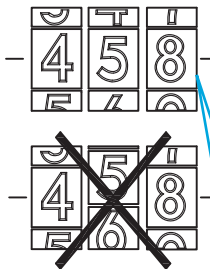

#### 1. Default code **000**

**Note:** The default code is **000**, no matter what code it is on the lock

#### 2. Code Setting

**a.** Control button at B position

**b.** Set code

**c.** Control button change to A position

-----