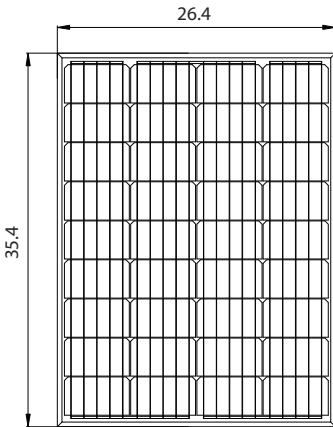

SereneLife

SLSPNL10

1 Pc. Portable Mono Solar Panel Starter Kit

100W with 3 ft. 11AWG Cable Set

USER MANUAL

Please read the manual carefully before installing or operating the Portable Mono Solar Panel Starter Kit to prevent personal injury or damage to the components. Contact Technical support for any questions concerning the installation.

SOLAR PANEL SPECIFICATION

Solar panels convert solar energy into electricity.

Parameter

Pmax (W)	100	Cell Type	MONO
Vmp (V)	18.8	Dimension	35.4 * 26.4 * 1.4 (Inch)
Imp (A)	5.32	Cable Length	35.4 (Inch)
Voc (V)	23.1	Type of Connector	Aviation connector
Isc (A)	5.85	Weight	15.3 (lbs)