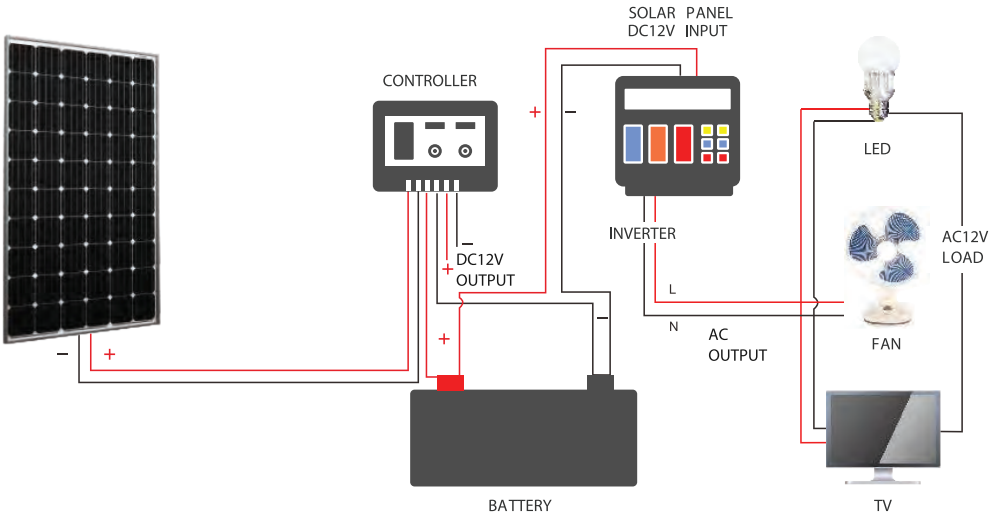

SereneLife

SLSPNL10

1 Pc. Portable Mono Solar Panel Starter Kit

100W with 3 ft. 11AWG Cable Set

USER MANUAL

Please read the manual carefully before installing or operating the Portable Mono Solar Panel Starter Kit to prevent personal injury or damage to the components. Contact Technical support for any questions concerning the installation.

SOLAR PANEL SPECIFICATION

Solar panels convert solar energy into electricity.

Parameter

Pmax (W)	100	Cell Type	MONO
Vmp (V)	18.8	Dimension	35.4 * 26.4 * 1.4 (Inch)
Imp (A)	5.32	Cable Length	35.4 (Inch)
Voc (V)	23.1	Type of Connector	Aviation connector
Isc (A)	5.85	Weight	15.3 (lbs)

FRONT

SIDE

BACK

Dimension
Inch

WIRING DIAGRAM

TIPS

- When you are using solar panels, please make sure the panels are facing the sun. Solar panels shall be installed in a position where there is sufficient sunlight. Please ensure that there is no shielding around the installation site.
- If Solar panels are installed in areas such as snow, low temperature, strong wind, water surface or near water area (which is vulnerable to salt-water corrosion), islands, deserts, etc., appropriate steps should be taken to ensure reliability and safety, and all electrical contact should be kept clean and dry.

What's in the Box:

- (1) 100W Mono Solar Panel
- 3 ft. 11 AWG Cable Set

Features:

- Portable and Easy Set-Up
- Sleek Design for Aesthetic Quality
- Grade A Mono Solar Cells
- Higher Module Conversion Efficiency
- Optimally Generate about 33.4Ah in 12V Battery or 400WH per Day
- Anodized Aluminum Frame to Protect Solar Cells & Convenient for Installation
- Foam Box for Safe Transport and Easy Storage
- Dust Tight and Waterproof with IP67 Rating
- Set Up in Just 5 Minutes for Solar Starters
- Used for Marine, Dry Camp, RVs, and Other Off-grid Applications