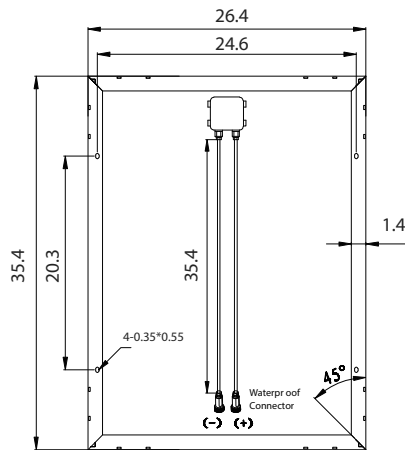

SereneLife

SLSPNL10

1 Pc. Portable Mono Solar Panel Starter Kit

100W with 3 ft. 11AWG Cable Set

USER MANUAL

Please read the manual carefully before installing or operating the Portable Mono Solar Panel Starter Kit to prevent personal injury or damage to the components. Contact Technical support for any questions concerning the installation.

SOLAR PANEL SPECIFICATION

Solar panels convert solar energy into electricity.

Parameter

Pmax (W)	100	Cell Type	MONO
Vmp (V)	18.8	Dimension	35.4 * 26.4 * 1.4 (Inch)
Imp (A)	5.32	Cable Length	35.4 (Inch)
Voc (V)	23.1	Type of Connector	Aviation connector
Isc (A)	5.85	Weight	15.3 (lbs)

FRONT

SIDE

BACK

Dimension
Inch

WIRING DIAGRAM

TIPS

- When you are using solar panels, please make sure the panels are facing the sun. Solar panels shall be installed in a position where there is sufficient sunlight. Please ensure that there is no shielding around the installation site.
- If Solar panels are installed in areas such as snow, low temperature, strong wind, water surface or near water area (which is vulnerable to salt-water corrosion), islands, deserts, etc., appropriate steps should be taken to ensure reliability and safety, and all electrical contact should be kept clean and dry.

Technical Specs:

- Power Supply: 100W
- Fuse: 15A
- Battery Type: 12V Lead-acid and Lithium-ion Batteries
(Battery Not Included in the System)
- Cell Type: High-Efficiency Monocrystalline
- Short-Circuit Current (Isc): 5.85A
- Open-Circuit Voltage (Voc): 23.1V
- Maximum Power Current (Imp): 5.32A
- Standby Current: < 12mA
- Type of Connector: Aviation Connector
- Wire/Cable Length: 35.4 -inch
- Product Dimension: 35.4" x 26.4" x 1.4" -inches