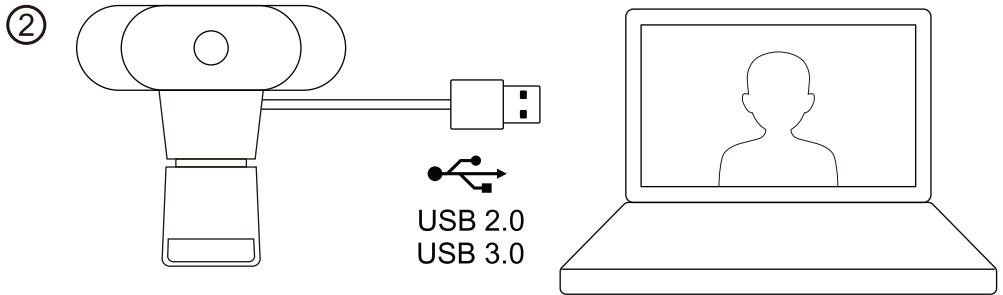

SLWBCAM20

SereneLife

1080P Full HD Webcam with Microphone

HD Audio & Video Unimpeded w/ USB Connector,
Computer Connection, Plug and Play

User Manual

QUICK SETUP

- a. Set up camera on the LCD or on the table.
- b. Connect camera's cable to a computer.
  Please give the camera three seconds to enumerate in the operating system.

Note: *The camera only supports 2.0 and above interfaces.*