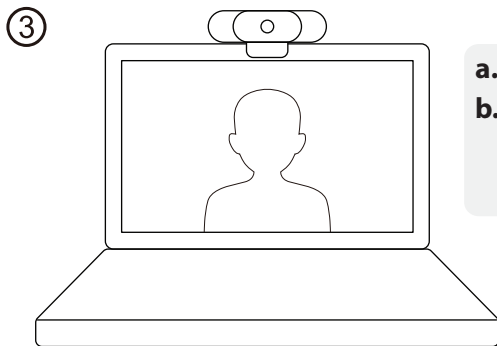

SLWBCAM20

SereneLife

1080P Full HD Webcam with Microphone

HD Audio & Video Unimpeded w/ USB Connector,
Computer Connection, Plug and Play

User Manual

QUICK SETUP

- a. Set up camera on the LCD or on the table.
- b. Connect camera's cable to a computer.
  Please give the camera three seconds to enumerate in the operating system.

Note: *The camera only supports 2.0 and above interfaces.*