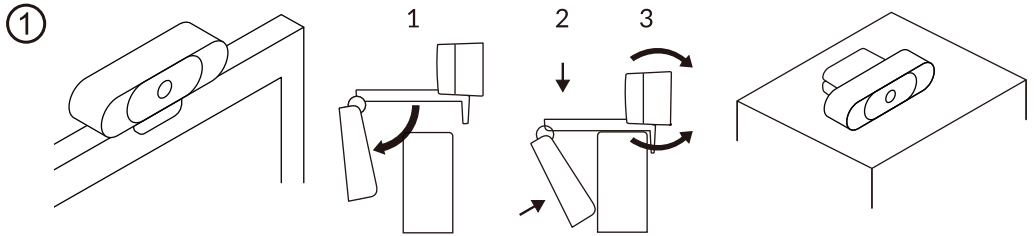

SLWBCAM20

SereneLife

1080P Full HD Webcam with Microphone

HD Audio & Video Unimpeded w/ USB Connector,
Computer Connection, Plug and Play

User Manual

QUICK SETUP

- a. Set up camera on the LCD or on the table.
- b. Connect camera's cable to a computer.
  Please give the camera three seconds to enumerate in the operating system.

Note: *The camera only supports 2.0 and above interfaces.*