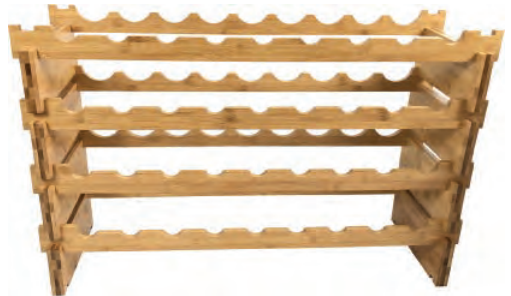

SLWMDSF200

Stackable Wine Storage Rack

Wine Rack with 36 Bottle Slots, 4-Tier Modular Wine Display Shelves

SereneLife

User Manual

Assembly Instruction

Step 1.

Place two supports on a steady surface (floor or table).

Step 2.

Place the wine bottle supports in the notches of the supports. Press firmly.

Step 3.

Place the other supports on top of the wine bottle supports and press firmly.

Step 4.

Place the wine bottle supports into the notches of the supports. Repeat for next layer. Press firmly. Enjoy!

Features:

- Free-Standing Drink Bottles Stand Organizer
 - Uses for Bar Cellar Kitchen Dining Room
 - Made of Thick Natural Bamboo with Excellent Tenacity
 - Sturdy and Wobble-Free to Store Drinks
 - 4-Tier Modular Wine Display Shelves
 - With 36 Wine Bottles Slots
 - Layered Structure with Stackable Design
 - Ideal for Wine Display and Storage
 - No Hardware or Tools Required
 - Easy Installation Without Tools
 - Strong Bearing Capacity
 - Moisture Resistant
 - Fits with Various Decor: Home Bar, Kitchen, Dining Room, Wine Cellar, and more
- Some Assembly Required

What's in the Box:

- (8) Wave Bars
- (8) Blocks

Technical Specs:

- Construction Materials: High-Quality Bamboo Wood
- Bottle Count: Holds up to 36 Bottles
- Product Dimensions (L x W x H): 33.46" x 10" x 54.5" -inches