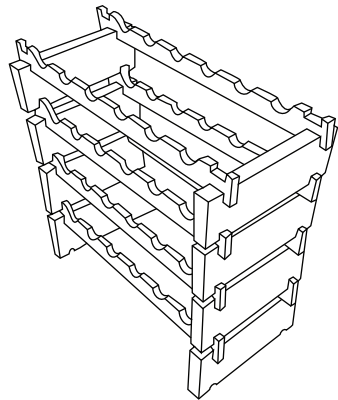

SLWMDSF200

Stackable Wine Storage Rack

Wine Rack with 36 Bottle Slots, 4-Tier Modular Wine Display Shelves

SereneLife

User Manual

Assembly Instruction

Step 1.

Place two supports on a steady surface (floor or table).

Step 2.

Place the wine bottle supports in the notches of the supports. Press firmly.

Step 3.

Place the other supports on top of the wine bottle supports and press firmly.

Step 4.

Place the wine bottle supports into the notches of the supports. Repeat for next layer. Press firmly. Enjoy!

Features:

- Free-Standing Drink Bottles Stand Organizer
 - Uses for Bar Cellar Kitchen Dining Room
 - Made of Thick Natural Bamboo with Excellent Tenacity
 - Sturdy and Wobble-Free to Store Drinks
 - 4-Tier Modular Wine Display Shelves
 - With 36 Wine Bottles Slots
 - Layered Structure with Stackable Design
 - Ideal for Wine Display and Storage
 - No Hardware or Tools Required
 - Easy Installation Without Tools
 - Strong Bearing Capacity
 - Moisture Resistant
 - Fits with Various Decor: Home Bar, Kitchen, Dining Room, Wine Cellar, and more
- Some Assembly Required

What's in the Box:

- (8) Wave Bars
- (8) Blocks

Technical Specs:

- Construction Materials: High-Quality Bamboo Wood
- Bottle Count: Holds up to 36 Bottles
- Product Dimensions (L x W x H): 33.46" x 10" x 54.5" -inches