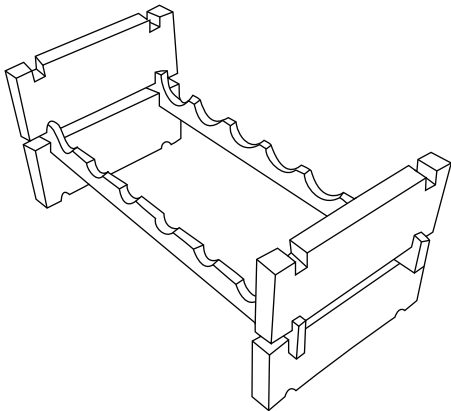

SLWMDSF200

Stackable Wine Storage Rack

Wine Rack with 36 Bottle Slots, 4-Tier Modular Wine Display Shelves

SereneLife

User Manual

Assembly Instruction

Step 1.

Place two supports on a steady surface (floor or table).

Step 2.

Place the wine bottle supports in the notches of the supports. Press firmly.

Step 3.

Place the other supports on top of the wine bottle supports and press firmly.

Step 4.

Place the wine bottle supports into the notches of the supports. Repeat for next layer. Press firmly. Enjoy!

Features:

- Free-Standing Drink Bottles Stand Organizer
 - Uses for Bar Cellar Kitchen Dining Room
 - Made of Thick Natural Bamboo with Excellent Tenacity
 - Sturdy and Wobble-Free to Store Drinks
 - 4-Tier Modular Wine Display Shelves
 - With 36 Wine Bottles Slots
 - Layered Structure with Stackable Design
 - Ideal for Wine Display and Storage
 - No Hardware or Tools Required
 - Easy Installation Without Tools
 - Strong Bearing Capacity
 - Moisture Resistant
 - Fits with Various Decor: Home Bar, Kitchen, Dining Room, Wine Cellar, and more
- Some Assembly Required

What's in the Box:

- (8) Wave Bars
- (8) Blocks

Technical Specs:

- Construction Materials: High-Quality Bamboo Wood
- Bottle Count: Holds up to 36 Bottles
- Product Dimensions (L x W x H): 33.46" x 10" x 54.5" -inches