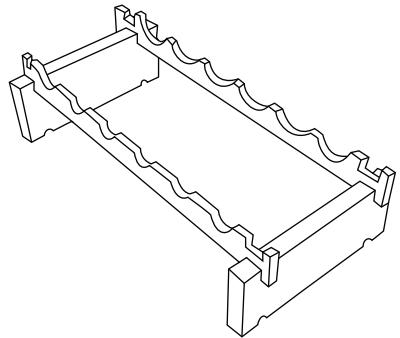

SLWMDSF200

Stackable Wine Storage Rack

Wine Rack with 36 Bottle Slots, 4-Tier Modular Wine Display Shelves

SereneLife

User Manual

Assembly Instruction

Step 1.

Place two supports on a steady surface (floor or table).

Step 2.

Place the wine bottle supports in the notches of the supports. Press firmly.

Step 3.

Place the other supports on top of the wine bottle supports and press firmly.

Step 4.

Place the wine bottle supports into the notches of the supports. Repeat for next layer. Press firmly. Enjoy!

Features:

- Free-Standing Drink Bottles Stand Organizer
 - Uses for Bar Cellar Kitchen Dining Room
 - Made of Thick Natural Bamboo with Excellent Tenacity
 - Sturdy and Wobble-Free to Store Drinks
 - 4-Tier Modular Wine Display Shelves
 - With 36 Wine Bottles Slots
 - Layered Structure with Stackable Design
 - Ideal for Wine Display and Storage
 - No Hardware or Tools Required
 - Easy Installation Without Tools
 - Strong Bearing Capacity
 - Moisture Resistant
 - Fits with Various Decor: Home Bar, Kitchen, Dining Room, Wine Cellar, and more
- Some Assembly Required

What's in the Box:

- (8) Wave Bars
- (8) Blocks

Technical Specs:

- Construction Materials: High-Quality Bamboo Wood
- Bottle Count: Holds up to 36 Bottles
- Product Dimensions (L x W x H): 33.46" x 10" x 54.5" -inches