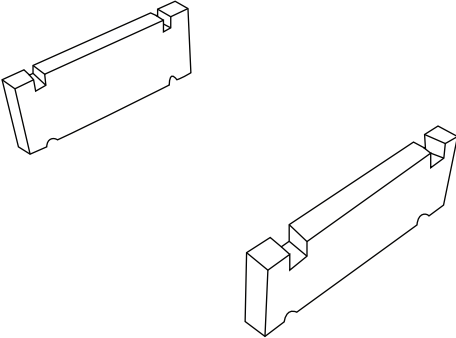

SLWMDSF200

Stackable Wine Storage Rack

Wine Rack with 36 Bottle Slots, 4-Tier Modular Wine Display Shelves

SereneLife

User Manual

Assembly Instruction

Step 1.

Place two supports on a steady surface (floor or table).

Step 2.

Place the wine bottle supports in the notches of the supports. Press firmly.

Step 3.

Place the other supports on top of the wine bottle supports and press firmly.

Step 4.

Place the wine bottle supports into the notches of the supports. Repeat for next layer. Press firmly. Enjoy!

Features:

- Free-Standing Drink Bottles Stand Organizer
 - Uses for Bar Cellar Kitchen Dining Room
 - Made of Thick Natural Bamboo with Excellent Tenacity
 - Sturdy and Wobble-Free to Store Drinks
 - 4-Tier Modular Wine Display Shelves
 - With 36 Wine Bottles Slots
 - Layered Structure with Stackable Design
 - Ideal for Wine Display and Storage
 - No Hardware or Tools Required
 - Easy Installation Without Tools
 - Strong Bearing Capacity
 - Moisture Resistant
 - Fits with Various Decor: Home Bar, Kitchen, Dining Room, Wine Cellar, and more
- Some Assembly Required

What's in the Box:

- (8) Wave Bars
- (8) Blocks

Technical Specs:

- Construction Materials: High-Quality Bamboo Wood
- Bottle Count: Holds up to 36 Bottles
- Product Dimensions (L x W x H): 33.46" x 10" x 54.5" -inches