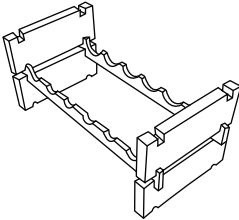

What's in the Box:

- (24) Wave Bars • (24) Blocks • (2) Wall Anchor Straps

Technical Specs:

- Construction Material: High-Quality Wood
- Item Weight: 39.90 lbs.
- Product Dimensions (L x W x H): 33.46" x 10" x 62.75" -inches

Questions? Comments?

We are here to help!

Phone: (1) 718-535-1800

Email: support@pyleusa.com

Assembly Instruction

Step 1.

Place two supports on a steady surface (floor or table).

Step 2.

Place the wine bottle supports in the notches of the supports. Press firmly.

Step 3.

Place the other supports on top of the wine bottle supports and press firmly.

Step 4.

Place the wine bottle supports into the notches of the supports. Repeat for next layer. Press firmly. Enjoy!